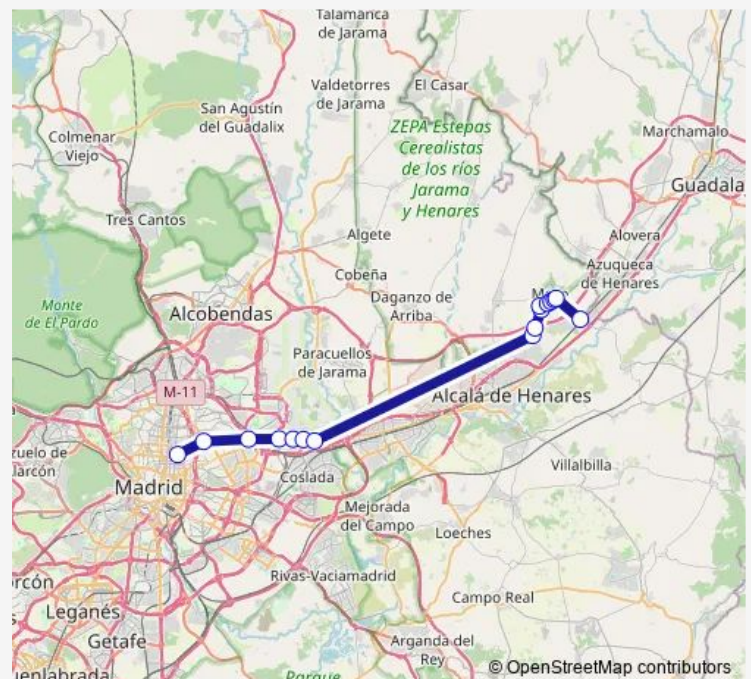

### Direction

Madrid (Intercam Av.America) — Meco-Estacion Tren

16 stops

[Open route schedule](#)

Madrid (Intercam Av.America)

Madrid (Puente De La Cea)

Madrid - Metro Canillejas

Ctra.A2-Pol.Ind.Las Mercedes

Meco - C/ Somosierra 2

Meco - Camino Olivo s/n

Meco

Meco-Estacion Tren

### Route schedule

Madrid (Intercam Av.America) — Meco-Estacion Tren

Monday 07:05-21:30

Tuesday 07:05-21:30

Wednesday 07:05-21:30

Thursday 07:05-21:30

Friday 07:05-21:30

Saturday —

### Route info

Direction: Madrid (Intercam Av.America)

Stops: 16

Trip Duration: 0 hour 50 min

ALSA - 222 Mamec Bus time schedules and route maps are available in an offline PDF at [busmaps.com](https://busmaps.com). Use the [busmaps.com](https://busmaps.com) website to see live bus times, train schedule or subway schedule, and step-by-step directions for all public transit in Meco