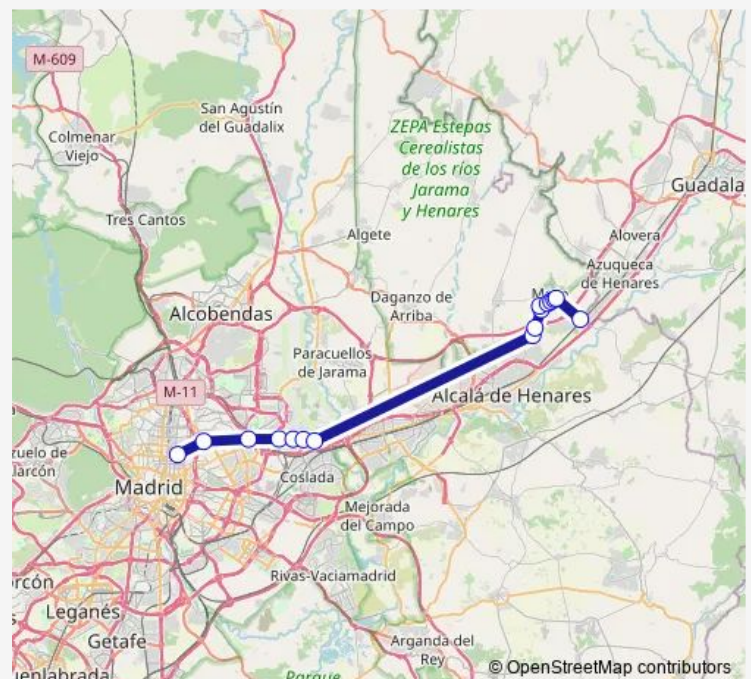

### Direction

Madrid (Intercam Av.America) — Meco-Estacion Tren

16 stops

[Open route schedule](#)

Madrid (Intercam Av.America)

Madrid (Puente De La Cea)

Madrid - Metro Canillejas

Ctra.A2-Pol.Ind.Las Mercedes

Meco - C/ Somosierra 2

Meco - Camino Olivo s/n

Meco - Cmno Olivo Ciudad Luz

Meco-Estacion Tren

### Route schedule

Madrid (Intercam Av.America) — Meco-Estacion Tren

Monday 07:05-21:30

Tuesday 07:05-21:30

Wednesday 07:05-21:30

Thursday 07:05-21:30

Friday 07:05-21:30

Saturday —

### Route info

Direction: Madrid (Intercam Av.America)

Stops: 16

Trip Duration: 0 hour 50 min

Alsa - 222 Mamec Bus time schedules and route maps are available in an offline PDF at [busmaps.com](https://busmaps.com). Use the [busmaps.com](https://busmaps.com) website to see live bus times, train schedule or subway schedule, and step-by-step directions for all public transit in Meco