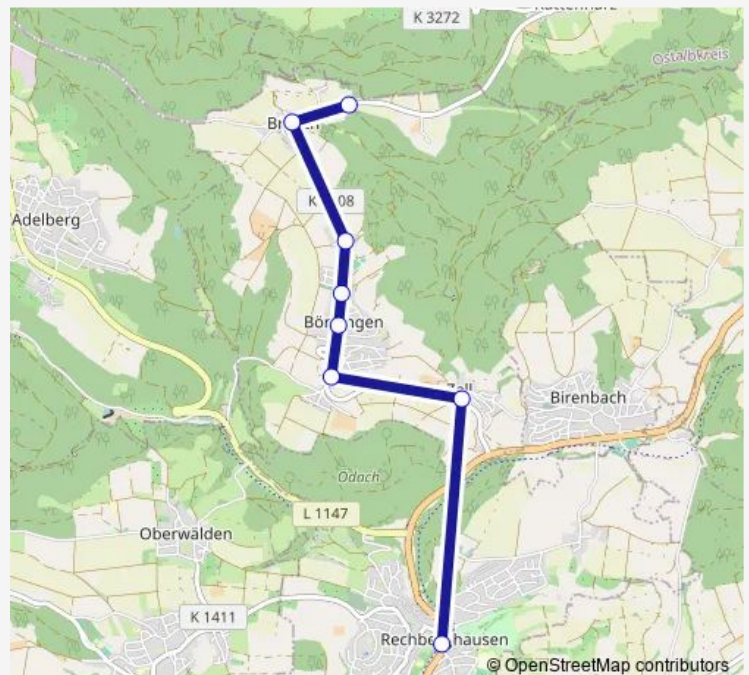

# Bus RT934

[Go to website](#)**Direction**

Börtl. Breech Wendeplatte — Rechberghausen Feuerwehr

8 stops

[Open route schedule](#)

Börtl. Breech Wendeplatte

Börtl. Breech Krzg. Rattenh.

Börtlingen Industriegebiet

Tuesday 23:05

Wednesday 23:05

Thursday 23:05

Friday 23:05

Saturday 23:05

Sunday 23:05

**Route info**

Direction: Börtl. Breech Wendeplatte

Stops: 8

Trip Duration: 0 hour 10 min

■ RT934

**Direction**

Rechberghausen Feuerwehr — Börtl. Breech Wendeplatte

8 stops

[Open route schedule](#)

Rechberghausen Feuerwehr

## Route info

Direction: Rechberghausen Feuerwehr

Stops: 8

Trip Duration: 0 hour 9 min

RT934 Bus time schedules and route maps are available in an offline PDF at [busmaps.com](https://busmaps.com). Use the [busmaps.com](https://busmaps.com) website to see live bus times, train schedule or subway schedule, and step-by-step directions for all public transit in Goepingen