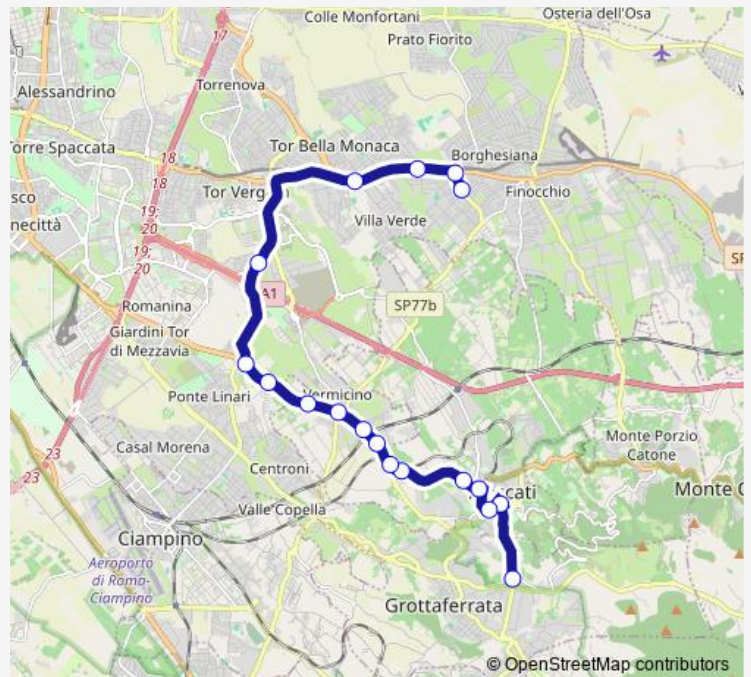

Bus VI628a Grottaferrata - Borghesiana # VI628a

[Go to website](#)

Direction

Grottaferrata | Via 24 Maggio (Villa Cavalletti) # f13021 —
Roma | Via Vermicino Largo Monreale # f13074

18 stops

[Open route schedule](#)

Roma | Via Casilina Via Siculiana # f13238

Roma | Via Vermicino Via Casilina # f13239

Roma | Via Vermicino Largo Monreale # f13074

Route schedule

Grottaferrata | Via 24 Maggio (Villa Cavalletti) # f13021 —
Roma | Via Vermicino Largo Monreale # f13074

Monday 14:10

Tuesday 14:10

Wednesday 14:10

Thursday 14:10

Friday 14:10

Saturday —

Sunday —

Route info

Direction: Grottaferrata | Via 24 Maggio (Villa Cavalletti) # f13021

Stops: 18

Trip Duration: 0 hour 39 min

VI628a Bus time schedules and route maps are available in an offline PDF at busmaps.com. Use the busmaps.com website to see live bus times, train schedule or subway schedule, and step-by-step directions for all public transit in Rome