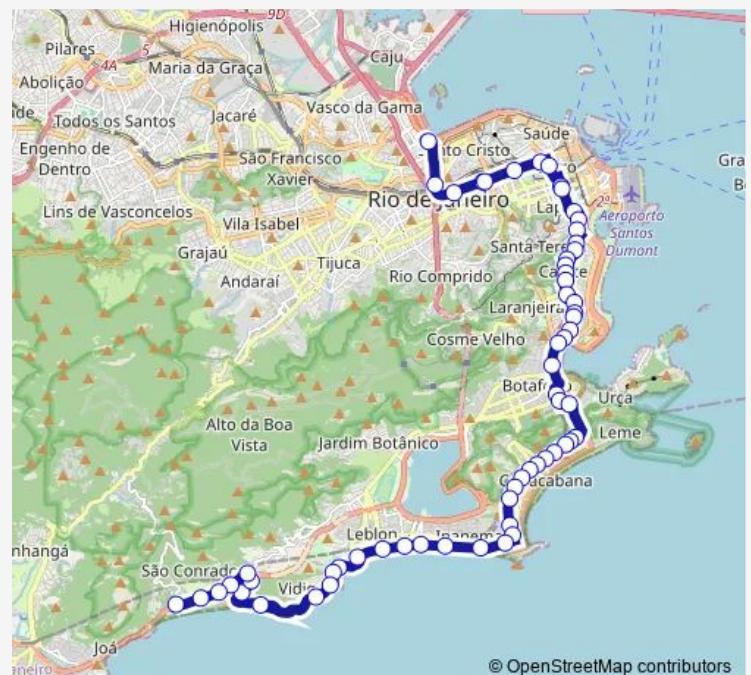

### Route schedule

Terminal Gentileza : Plataforma B4 — Ponto Final: São Conrado

Monday 00:00

Tuesday 00:00

Wednesday 00:00

Thursday 00:00

Friday 00:00

Saturday 00:00

### Route info

Direction: Terminal Gentileza : Plataforma B4

Stops: 61

Trip Duration: 0 hour 58 min

© OpenStreetMap contributors

SN104 — São Conrado - Terminal Gentileza

Fernando Osório

Metrô Flamengo