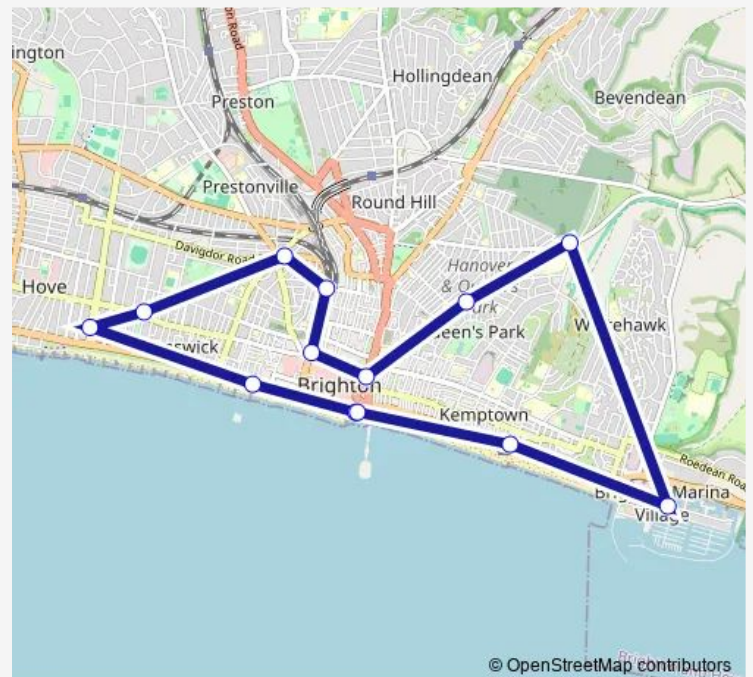

Thursday 10:00-17:00

Friday 10:00-17:00

Saturday 10:00-17:00

Sunday 10:00-17:00

Route info

Direction: Palace Pier

Stops: 13

Trip Duration: 0 hour 54 min