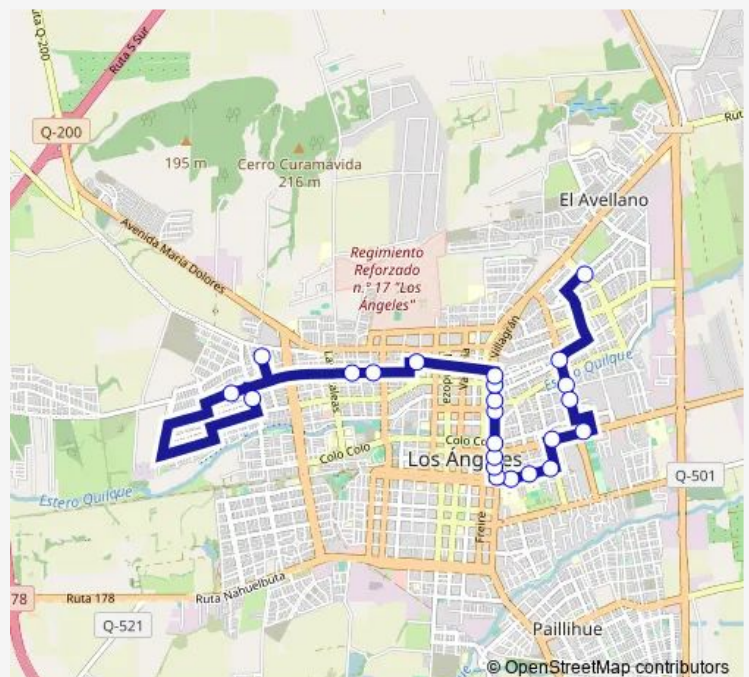

### Direction

Oriente / Genova — Laguna del Laja / Lago Budi

23 stops

[Open route schedule](#)

Oriente / Genova

Guillermo Marconi / Cost Quilque Norte

Guillermo Marconi / Luis Soto

Guillermo Marconi / Colo Colo

Poniente / Aguas Calientes

### Route schedule

Oriente / Genova — Laguna del Laja / Lago Budi

Monday 07:45-19:45

Tuesday 07:45-19:45

Wednesday 07:45-19:45

Thursday 07:45-19:45

Friday 07:45-19:45

Saturday 07:45-19:45

### Route info

Direction: Oriente / Genova

Stops: 23

Trip Duration: 0 hour 31 min

C20\_R — Chiprodal Bolson

Bombero Fco. Rioseco / Talar

Laguna del Laja / Lago Budi

C20\_R Bus time schedules and route maps are available in an offline PDF at [busmaps.com](https://busmaps.com). Use the [busmaps.com](https://busmaps.com) website to see live bus times, train schedule or subway schedule, and step-by-step directions for all public transit in Los Angeles