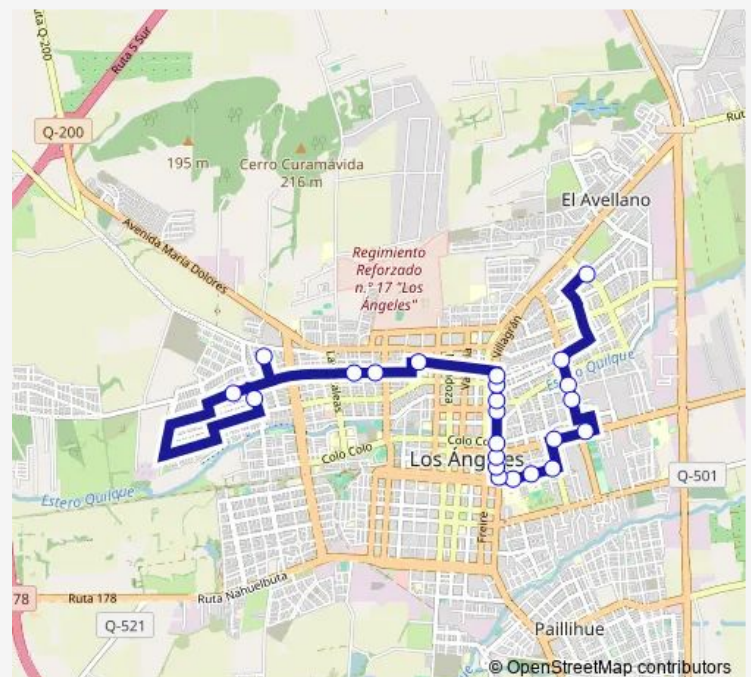

Direction

Oriente / Genova — Laguna del Laja / Lago Budi

23 stops

[Open route schedule](#)

Oriente / Genova

Guillermo Marconi / Cost Quilque Norte

Guillermo Marconi / Luis Soto

Guillermo Marconi / Colo Colo

Poniente / Aguas Calientes

Route schedule

Oriente / Genova — Laguna del Laja / Lago Budi

Monday 07:45-19:45

Tuesday 07:45-19:45

Wednesday 07:45-19:45

Thursday 07:45-19:45

Friday 07:45-19:45

Saturday 07:45-19:45

Sunday 07:45-19:45

Route info

Direction: Oriente / Genova

Stops: 23

Trip Duration: 0 hour 31 min

C20_R — Chiprodal Bolson

Bombero Fco. Rioseco / Talar

Laguna del Laja / Lago Budi

C20_R Bus time schedules and route maps are available in an offline PDF at busmaps.com. Use the busmaps.com website to see live bus times, train schedule or subway schedule, and step-by-step directions for all public transit in Los Angeles