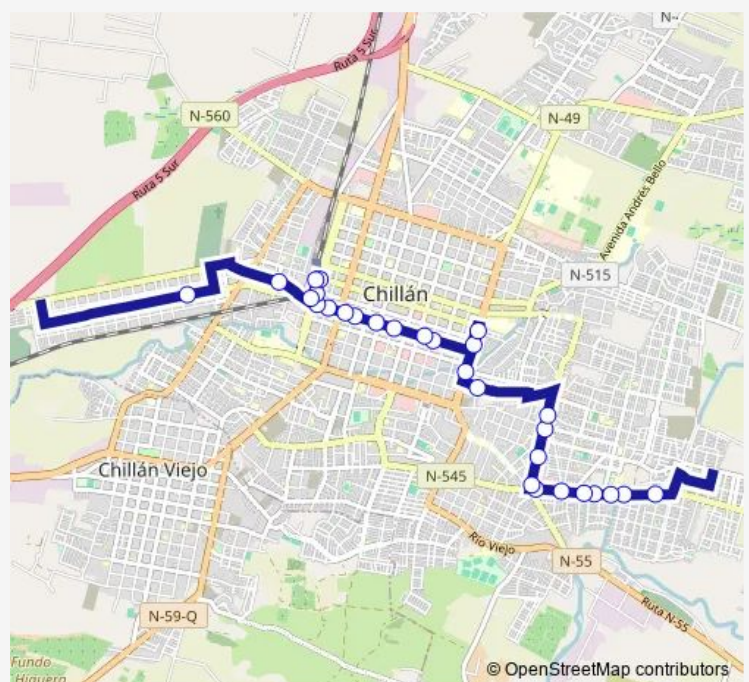

Direction

Alonso DE Ercilla / LOS Angeles — Antartica Chilena / Aconcagua

29 stops

[Open route schedule](#)

Alonso DE Ercilla / LOS Angeles

Alonso DE Ercilla / Nuble

Alonso DE Ercilla / Av. Nueva Oriente

Alonso DE Ercilla / LAS Margaritas

Maipon / Av. Bernardo O Higgins

Route schedule

Alonso DE Ercilla / LOS Angeles — Antartica Chilena / Aconcagua

Monday 07:18-21:16

Tuesday 07:18-21:16

Wednesday 07:18-21:16

Thursday 07:18-21:16

Friday 07:18-21:16

Saturday 07:18-21:16

Sunday 07:18-21:16

Route info

Direction: Alonso DE Ercilla / LOS Angeles

Stops: 29

Trip Duration: 0 hour 24 min

C20_R — Ampliacion Los Puelches Bicentenario

Maipon / Rosas

Maipon / Brasil

Av. Brasil / EL Roble

Av. Brasil / Constitucion

Av. Brasil / EL Roble

Brasil / Maipon

Av. Uruguay / 21 DE Mayo

Antartica Chilena / Aconcagua

C20_R Bus time schedules and route maps are available in an offline PDF at busmaps.com. Use the busmaps.com website to see live bus times, train schedule or subway schedule, and step-by-step directions for all public transit in Chillan