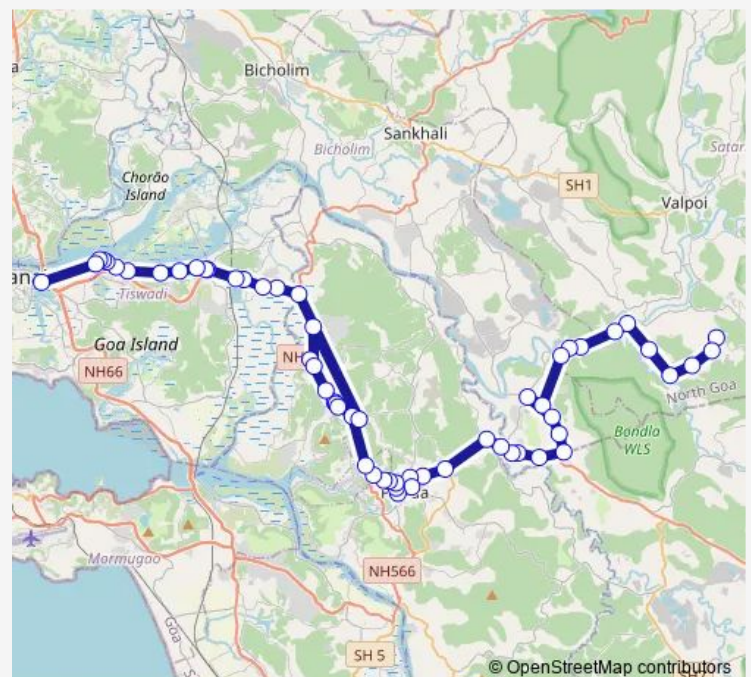

Thursday 06:30-15:15

Friday 06:30-15:15

Saturday 06:30-15:15

Sunday 06:30-15:15

Route info

Direction: Maingine

Stops: 57

Trip Duration: 1 hour 0 min