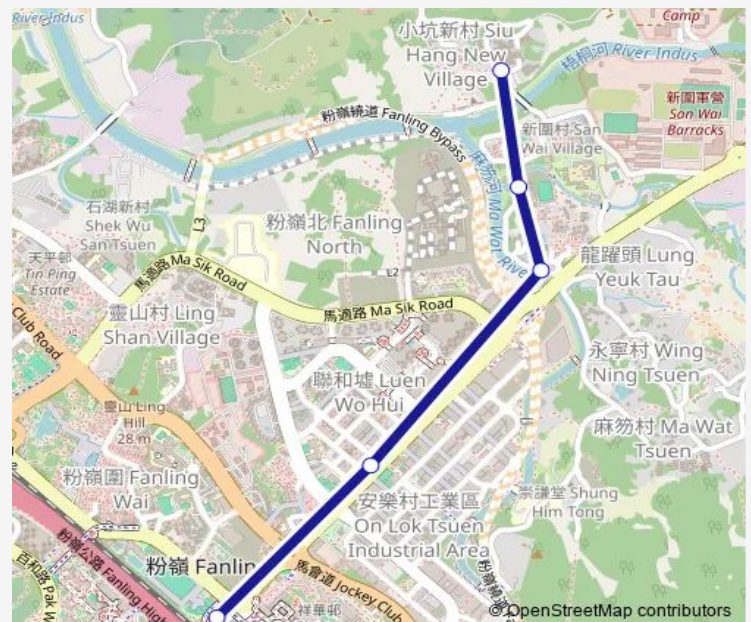

5 stops

[Open route schedule](#)

PUBLIC LIGHT BUS (SCHEDULED) SERVICE TERMINUS AT FANLING STATION|FANLING STATION PUBLIC LIGHT BUS (SCHEDULED) SERVICE TERMINUS

LUEN WO HUI PLAYGROUND

SIU HANG TSUEN ACCESS ROAD, OUTSIDE SAN UK TSUEN SITTING-OUT AREA

SUEN DOUH CAMP

SIU HANG TSUEN

Route schedule

PUBLIC LIGHT BUS (SCHEDULED) SERVICE TERMINUS AT FANLING STATION|FANLING STATION PUBLIC LIGHT BUS (SCHEDULED) SERVICE TERMINUS — SIU HANG TSUEN

Monday	06:15-20:00
Tuesday	06:15-20:00
Wednesday	06:15-20:00
Thursday	06:15-20:00
Friday	06:15-20:00
Saturday	06:15-20:00
Sunday	06:15-20:00

Route info

Direction: PUBLIC LIGHT BUS (SCHEDULED) SERVICE TERMINUS AT FANLING STATION|FANLING STATION PUBLIC LIGHT BUS (SCHEDULED) SERVICE TERMINUS

Stops: 5

Trip Duration: 0 hour 12 min

Direction

SIU HANG TSUEN — PUBLIC LIGHT BUS (SCHEDULED) SERVICE TERMINUS AT FANLING STATION|FANLING STATION PUBLIC LIGHT BUS (SCHEDULED) SERVICE TERMINUS

6 stops

[Open route schedule](#)

SIU HANG TSUEN

SUEN DOUH CAMP

SIU HANG TSUEN ACCESS ROAD, OPPOSITE SAN UK TSUEN SITTING-OUT AREA

LUEN FAT STREET (LAMP POST EA8498)

SAN WAN ROAD, NEAR CHEUNG CHUNG HOUSE, CHEUNG WAH ESTATE|CHEUNG CHUNG HOUSE