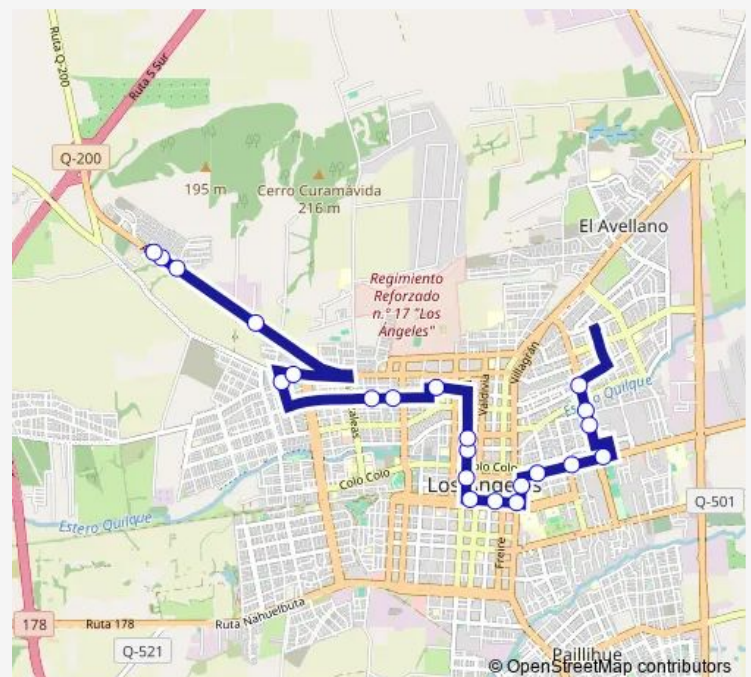

Direction

Guillermo Marconi / Cost Quilque Norte — Maria Dolores / Maria Dolores

22 stops

[Open route schedule](#)

Guillermo Marconi / Cost Quilque Norte

Guillermo Marconi / Luis Soto

Guillermo Marconi / Colo Colo

Maria Dolores / Camino Villa la Montana

Maria Dolores / Principal

Route schedule

Guillermo Marconi / Cost Quilque Norte — Maria Dolores / Maria Dolores

Monday 07:47-19:47

Tuesday 07:47-19:47

Wednesday 07:47-19:47

Thursday 07:47-19:47

Friday 07:47-19:47

Saturday 07:47-19:47

Sunday 07:47-19:47

Route info

Direction: Guillermo Marconi / Cost Quilque Norte

Stops: 22

Trip Duration: 0 hour 29 min

C23_R — Linea 19

C23_R Bus time schedules and route maps are available in an offline PDF at busmaps.com. Use the busmaps.com website to see live bus times, train schedule or subway schedule, and step-by-step directions for all public transit in Los Angeles