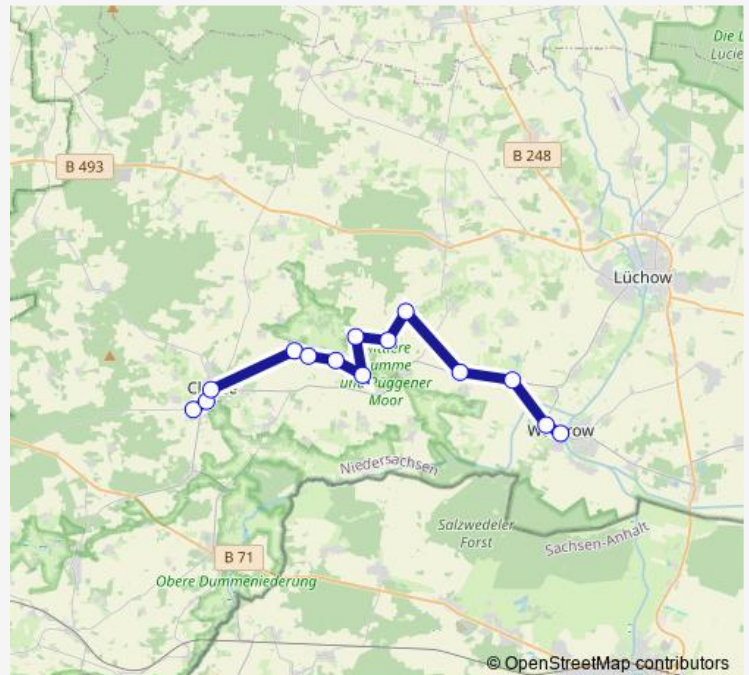

Wednesday 13:22-15:20

Thursday 13:22-15:20

Friday 13:22

Saturday —

Sunday —

Route info

Direction: Clenze Kgs

Stops: 14

Trip Duration: 0 hour 35 min

Direction

Königshorst(Wustrow) — Clenze Kgs

14 stops

[Open route schedule](#)

Königshorst(Wustrow)

Wustrow(Wendland) Bahnhof

Schreyahn

Thursday 07:00

Friday 07:00

Saturday —

Sunday —

Route info

Direction: Königshorst(Wustrow)

Stops: 14

Trip Duration: 0 hour 33 min