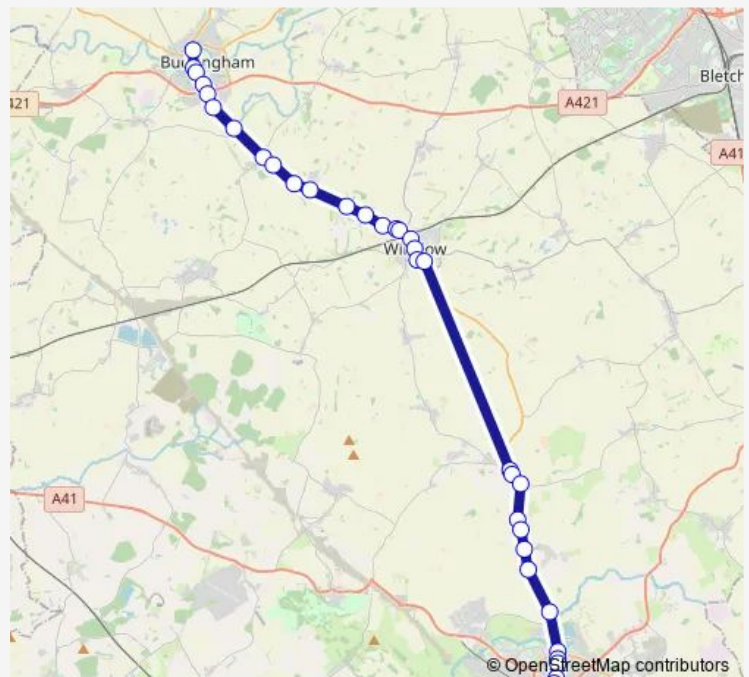

Thursday —

Friday —

Saturday —

Sunday 10:00-16:00

Route info

Direction: High Street

Stops: 35

Trip Duration: 0 hour 40 min

■ X60 — Aylesbury - Buckingham

White Horse Lane

The White Swan

Lower Road

Manor Farm

Rectory Farm

New Road Turn

Weedon Hill Farm