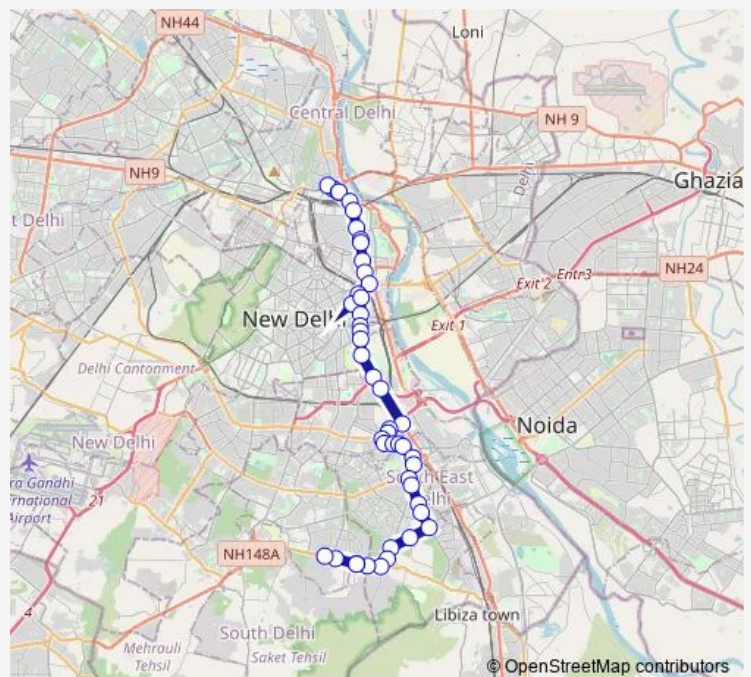

Sunder Nagar

Delhi Public School

Nizamuddin Extension

Route schedule

Isbt Kashmere Gate Terminal — Ambedkar Nagar Terminal / Dipsar

Monday 09:25-20:30

Tuesday 09:25-20:30

Wednesday 09:25-20:30

Thursday 09:25-20:30

Friday 09:25-20:30

Saturday 09:25-20:30

Sunday 09:25-20:30

Route info

Direction: Isbt Kashmere Gate Terminal

Stops: 46

Trip Duration: 1 hour 41 min