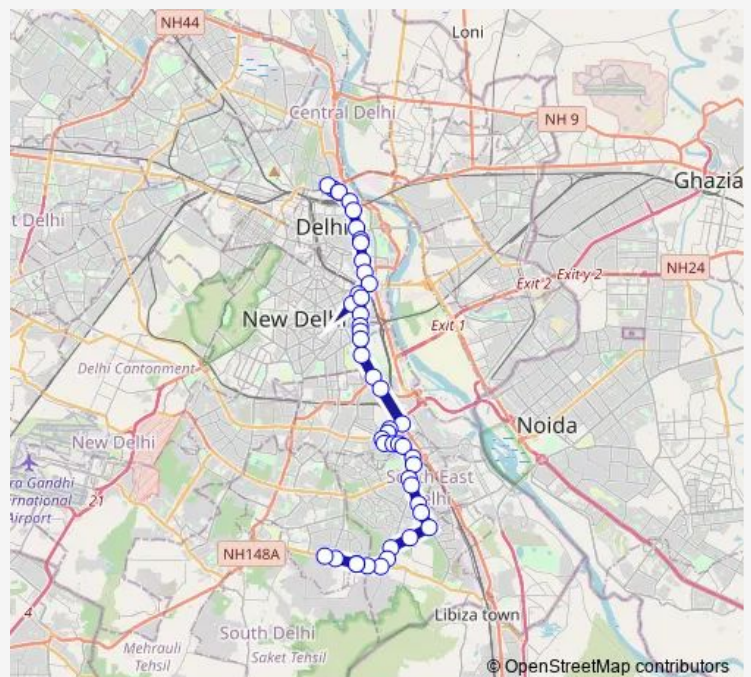

### Route schedule

Isbt Kashmere Gate Terminal — Ambedkar Nagar Terminal / Dipsar

Monday 09:25-20:30

Tuesday 09:25-20:30

Wednesday 09:25-20:30

Thursday 09:25-20:30

Friday 09:25-20:30

Saturday 09:25-20:30

### Route info

Direction: Isbt Kashmere Gate Terminal

Stops: 46

Trip Duration: 1 hour 41 min

■ 411up

BusMaps

Bhogal (Jungpura)

Ashram Chowk