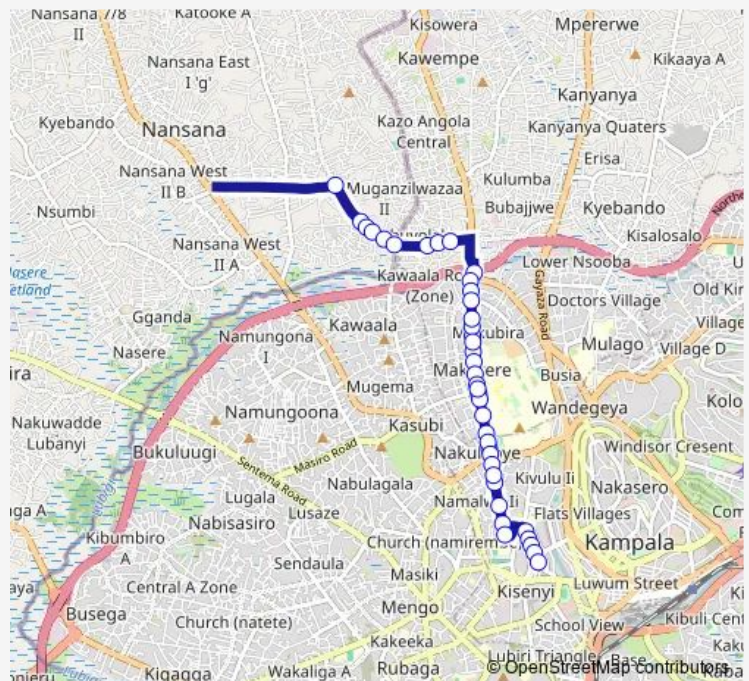

Shell 2 (Sir Apollo Kagwa Rd)

Nicodemus Pork Joint

Western Gate Makerere

Route schedule

Nabweru — City Oil (Martin Rd)

Monday 06:30-19:00

Tuesday 06:30-19:00

Wednesday 06:30-19:00

Thursday 06:30-19:00

Friday 06:30-19:00

Saturday 06:30-19:00

Sunday 06:30-19:00

Route info

Direction: Nabweru

Stops: 40

Trip Duration: 0 hour 49 min

Sema Properties Head Office

Petro Fuel Station (Martin Rd)

Quality Supermarket

City Oil (Martin Rd)

Direction

New Taxi Park — Nabweru

37 stops

[Open route schedule](#)