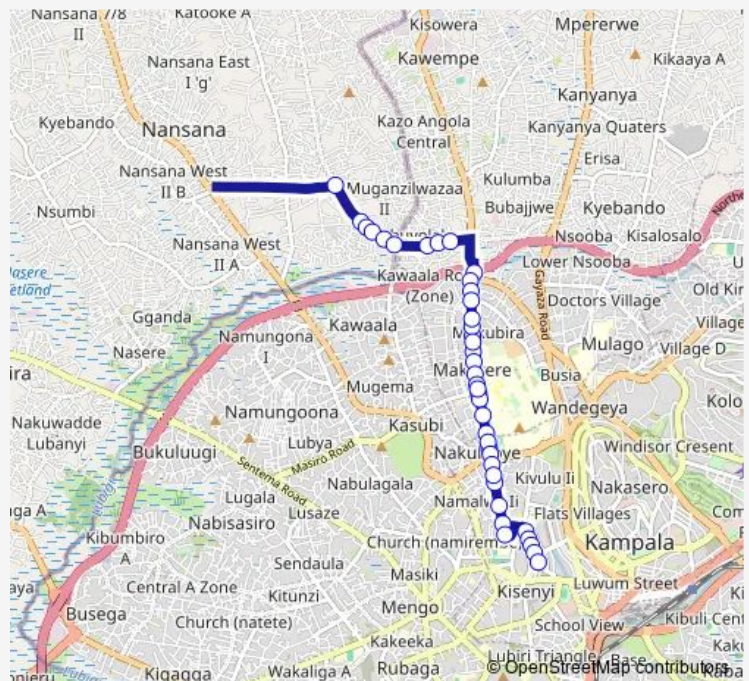

Shell 2 (Sir Apollo Kagwa Rd)

Nicodemus Pork Joint

Western Gate Makerere

Route schedule

Nabweru — City Oil (Martin Rd)

Monday 06:30-19:00

Tuesday 06:30-19:00

Wednesday 06:30-19:00

Thursday 06:30-19:00

Friday 06:30-19:00

Saturday 06:30-19:00

Sunday 06:30-19:00

Route info

Direction: Nabweru

Stops: 40

Trip Duration: 0 hour 54 min

Sema Properties Head Office

Petro Fuel Station (Martin Rd)

Quality Supermarket

City Oil (Martin Rd)

Direction

New Taxi Park — Nabweru

37 stops

[Open route schedule](#)

Saturday 06:30-19:00

Sunday 06:30-19:00

Route info

Direction: New Taxi Park

Stops: 37

Trip Duration: 0 hour 37 min

Holy Temple of God

Total Petro Station - Bwaise