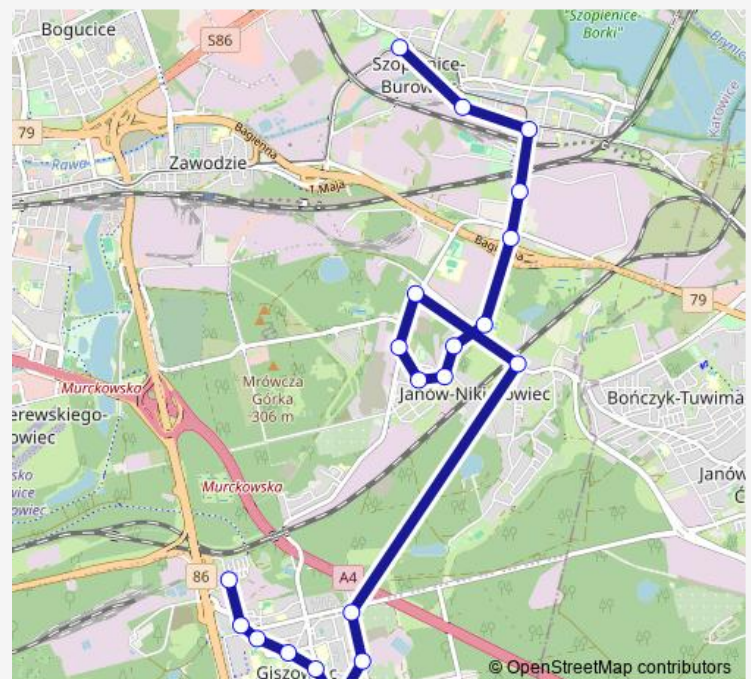

Direction

Giszowiec Kolista Pętla — Burowiec

20 stops

[Open route schedule](#)

Giszowiec Kolista Pętla

Giszowiec Kolista Stacja Paliw

Giszowiec Kościół

Giszowiec Radosna

Route schedule

Giszowiec Kolista Pętla — Burowiec

Monday 17:07

Tuesday 17:07

Wednesday 17:07

Thursday 17:07

Friday 17:07

Saturday —

Sunday —

Route info

Direction: Giszowiec Kolista Pętla

Stops: 20

Trip Duration: 0 hour 32 min

108 Bus time schedules and route maps are available in an offline PDF at busmaps.com. Use the busmaps.com website to see live bus times, train schedule or subway schedule, and step-by-step directions for all public transit in Katowice