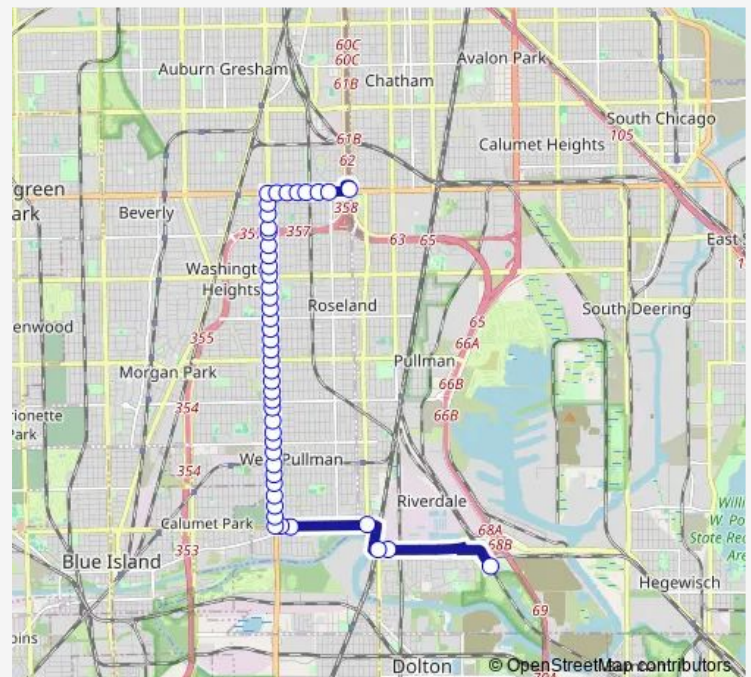

### Direction

Carver High School — 95th Red Line Station

45 stops

[Open route schedule](#)

Carver High School

130th Street & Daniel Drive

130th Street & Indiana

127th Street & Michigan

Halsted & 112th Street

### Route schedule

Carver High School — 95th Red Line Station

Monday 15:56

Tuesday 15:56

Wednesday 15:56

Thursday 15:56

Friday 14:36

Saturday —

### Route info

Direction: Carver High School

Stops: 45

Trip Duration: 0 hour 34 min

108 — Halsted/95th

Halsted & 111th Street

Halsted & 110th Street

Halsted & 109th Street