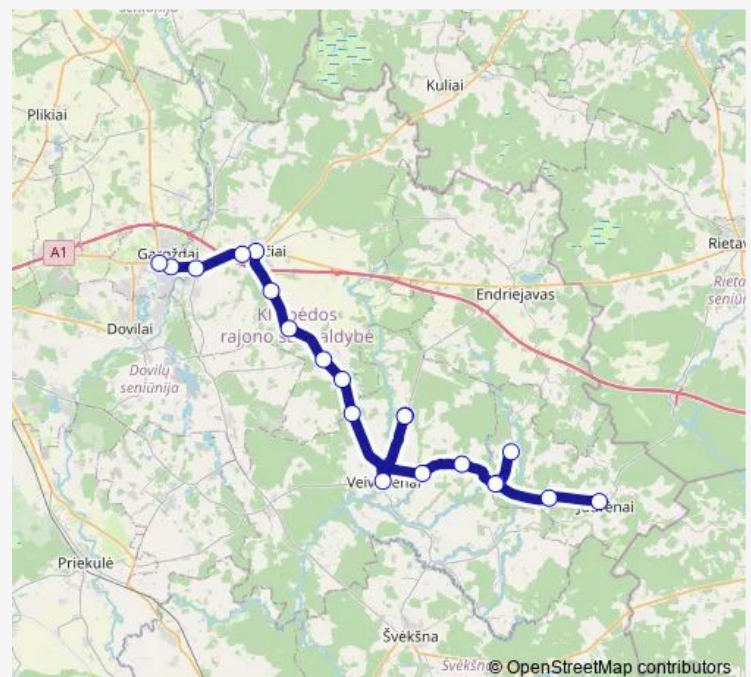

Monday 06:00

Tuesday 06:00

Wednesday 06:00

Thursday 06:00

Friday 06:00

Saturday 07:00

Sunday 07:00

Route info

Direction: Gargždų As

Stops: 16

Trip Duration: 0 hour 48 min

108 — Gargždai - Judrėnai

Direction

Gargždų As — Judrėnai

22 stops

[Open route schedule](#)