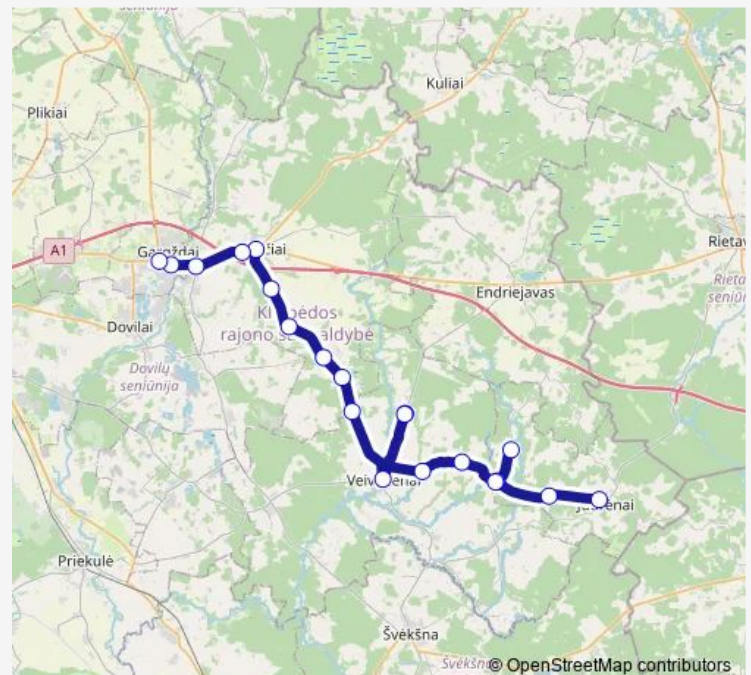

Monday 06:00

Tuesday 06:00

Wednesday 06:00

Thursday 06:00

Friday 06:00

Saturday 07:00

Sunday 07:00

Route info

Direction: Gargždų As

Stops: 16

Trip Duration: 0 hour 47 min

108 — Gargždai - Judrėnai

Direction

Gargždų As — Judrėnai

18 stops

[Open route schedule](#)