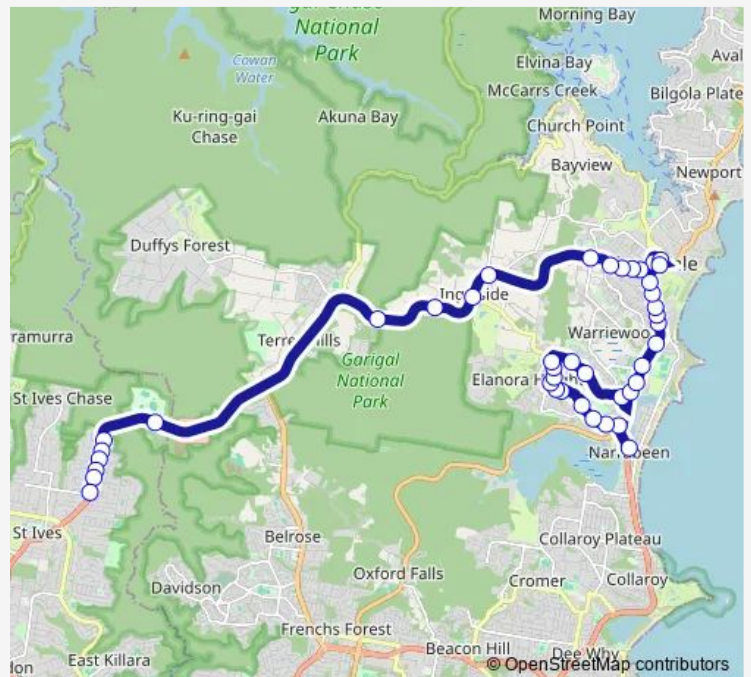

School Bus 108 Waterloo St before Pittwater Rd to Brigidine College via Mona Vale

[Go to website](#)

Direction

Waterloo St Before Pittwater Rd — Brigidine College, Mona Vale Rd

42 stops

[Open route schedule](#)

Route schedule

Waterloo St Before Pittwater Rd — Brigidine College, Mona Vale Rd

Monday	07:25
Tuesday	07:25
Wednesday	07:25
Thursday	07:25
Friday	07:25
Saturday	—
Sunday	—

Route info

Direction: Waterloo St Before Pittwater Rd

Stops: 42

Trip Duration: 0 hour 54 min

108 — Waterloo St before Pittwater Rd to Brigidine College via Mona Vale

Pittwater Rd Before Jenkins St

Pittwater Rd At Rowan St

Pittwater Rd Opp Mona Vale Bowling Club

Pittwater Rd Opp Village Park

Pittwater Place Shopping Centre, Park St

Barrenjoey Rd Opp Village Park

Mona Vale Rd Opp Bungan St

Mona Vale Rd Opp Oliver Way

Mona Vale Rd Before Foley St

Pittwater Memorial Bowling Club, Mona Vale Rd