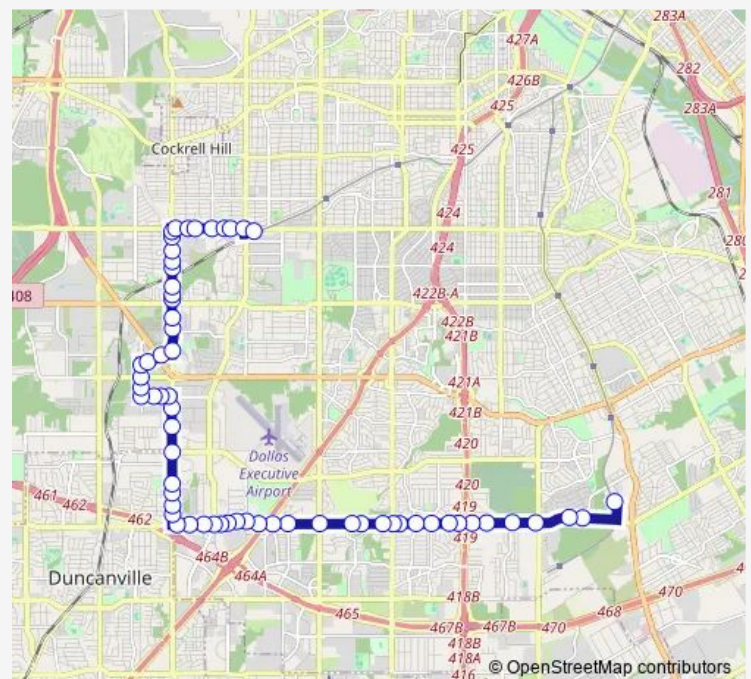

Cockrell Hill @ Blue Ridge - S - Ns

Exchange Service @ Cockrell Hill - W - Fs

Exchange Service @ Walton Walker - W - Ns

Exchange Service @ Joseph Hardin - W - Mb

Joseph Hardin @ Country Creek - S - Ns

Route schedule

Westmoreland Station — Camp Wisdom Station

Monday	04:30-00:30 ⁺¹
Tuesday	04:30-00:30 ⁺¹
Wednesday	04:30-00:30 ⁺¹
Thursday	04:30-00:30 ⁺¹
Friday	04:30-00:30 ⁺¹
Saturday	04:30-00:30 ⁺¹
Sunday	04:30-00:30 ⁺¹

Route info

Direction: Westmoreland Station

Stops: 58

Trip Duration: 0 hour 44 min

108 — Camp Wisdom

Joseph Hardin @ Ledbetter - S - Fs

Joseph Hardin @ Bronze - S - Mb

Joseph Hardin @ Bronze - S - Ns

Sunday 04:00-00:30⁺¹

Route info

Direction: Camp Wisdom Station

Stops: 63

Trip Duration: 0 hour 44 min

Camp Wisdom @ American WAY - W - Ns

Camp Wisdom @ Independence - W - Mb

Camp Wisdom @ Cockrell Hill - W - Mb