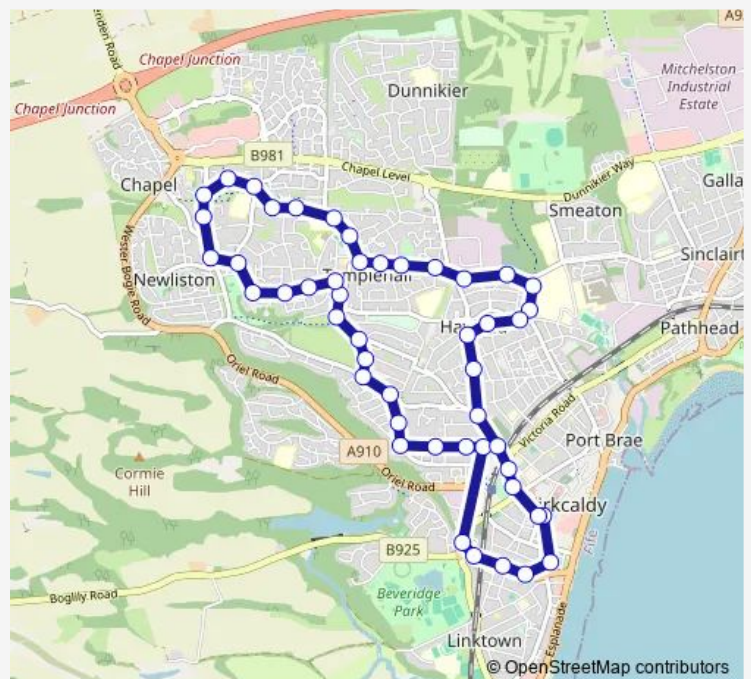

Bus 108

[Go to website](#)

Direction

Bus Station — Bus Station

48 stops

[Open route schedule](#)

- Bus Station
- High Street
- Halleys Court
- Ava Street
- Cloanden Place
- Raith Gates
- Percival Street
- Duncan Street
- Clark Place
- Strathkinnes Road
- Massereene Road
- Lammermuir Place
- Lomond Gardens
- Lomond Gardens
- Pentland Place
- Linton Lane
- Dunearn Drive
- Templehall Shops
- Cawdor Crescent
- Dallas Drive
- Glamis Road

Route schedule

Bus Station — Bus Station

Monday	05:20-05:55
Tuesday	05:20-05:55
Wednesday	05:20-05:55
Thursday	05:20-05:55
Friday	05:20-05:55
Saturday	—
Sunday	—

Route info

Direction: Bus Station

Stops: 48

Trip Duration: 0 hour 32 min

■ 108

Glamis Road Turning Circle

Craigmount

Broomside

Broom Place

Tummel Drive

Lindores Drive

Hayfield Place

Hayfield Cemetery

Hayfield Clinic

Lauder Road

Hazel Avenue

Denend Crescent

Kennedy Crescent

King Street