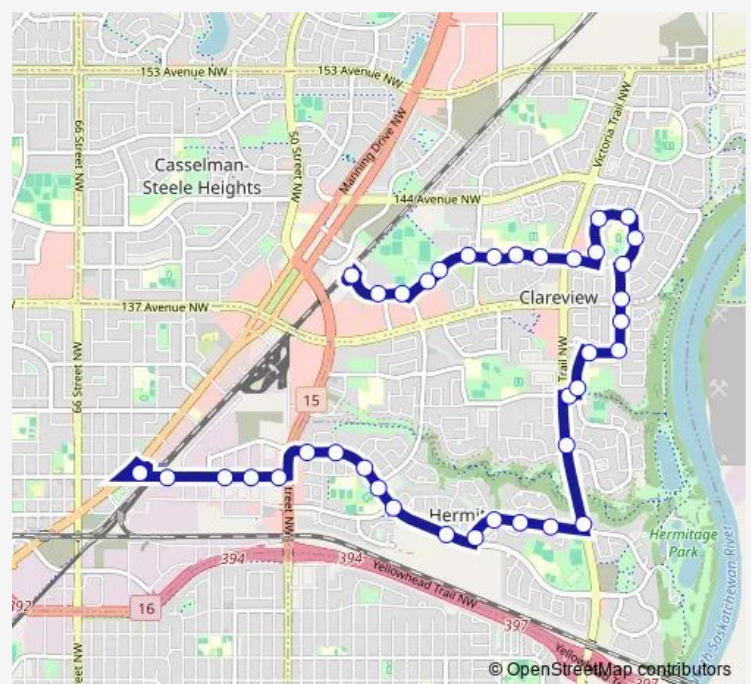

Victoria Trail & 132a Avenue

Clareview Road & 132a Avenue

Clareview Road & 135 Avenue

25 Street & 135 Avenue

**Route schedule**

Belvedere Transit Centre Bay D — East Clareview Transit Centre Bay O

Monday 05:34-23:46

Tuesday 05:34-23:46

Wednesday 05:34-23:46

Thursday 05:34-23:46

Friday 05:34-23:46

Saturday 05:30-23:53

Sunday 05:53-23:53

**Route info**

Direction: Belvedere Transit Centre Bay D

Stops: 38

Trip Duration: 0 hour 27 min

108 — Belvedere - East Clareview

24 Street & 136 Avenue

24 Street & 137 Avenue

24 Street & 139 Avenue

23 Street & 140 Avenue

23 Street & 142 Avenue

25 Street & 142 Avenue

26 Street & 140 Avenue

27 Street & 139 Avenue

30 Street & 139 Avenue

31 Street & 139 Avenue

34 Street & 139 Avenue

36 Street & 139 Avenue

37 Street & 139 Avenue