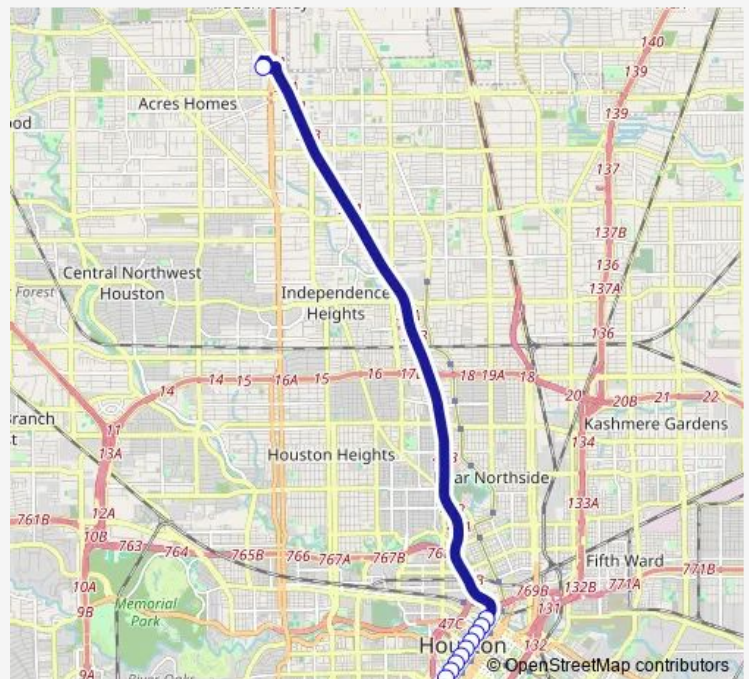

**Bus 108 Veterans Memorial Express**

[Go to website](#)

**Direction**

North Shepherd Park & Ride — Pierce St @ Travis St

11 stops

[Open route schedule](#)

North Shepherd Park & Ride

Milam St @ Franklin St

Pierce St @ Travis St

**Route schedule**

North Shepherd Park & Ride — Pierce St @ Travis St

Monday 05:30-18:30

Tuesday 05:30-18:30

Wednesday 05:30-18:30

Thursday 05:30-18:30

Friday 05:30-18:30

Saturday —

Sunday —

**Route info**

Direction: North Shepherd Park & Ride

Stops: 11

Trip Duration: 0 hour 20 min

108 — Veterans Memorial Express

### Direction

St Joseph Pkwy @ Fannin St — North Shepherd Park & Ride

11 stops

[Open route schedule](#)

St Joseph Pkwy @ Fannin St

St Joseph Pkwy @ Travis St

Travis St @ Pease St

Travis St @ Bell St