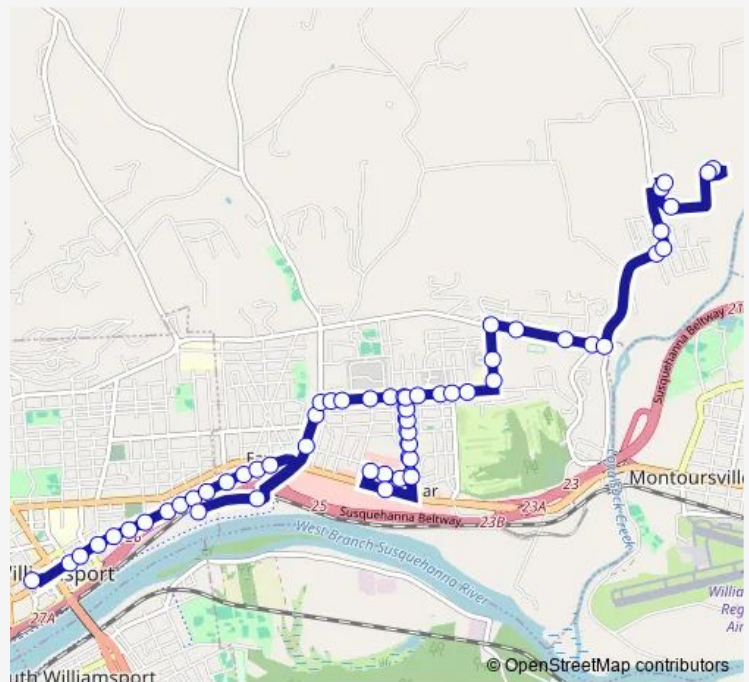

Northway Rd & Sheridan St

Northway Rd & Lincoln Dr

Lincoln Dr & Russell Ave

Route schedule

Trade & Transit Centre — Lysock View Complex

Monday 09:15-13:30

Tuesday 09:15-13:30

Wednesday 09:15-13:30

Thursday 09:15-13:30

Friday 09:15-13:30

Saturday —

Sunday —

Route info

Direction: Trade & Transit Centre

Stops: 61

Trip Duration: 0 hour 35 min

108 — Lysock View Commerce Park Connector

Lincoln Dr & Clayton Ave

Lincoln Dr & Tinsman Ave

Lincoln Dr & Morgan Ave

Lincoln Dr & Westminister Dr

Westminister Dr & Blair St

Westminister Dr & Sheridan St

Westminister Dr & Reed St

Laurel St & 4th St

Trade & Transit Centre

108 Bus time schedules and route maps are available in an offline PDF at busmaps.com. Use the busmaps.com website to see live bus times, train schedule or subway schedule, and step-by-step directions for all public transit in Williamsport