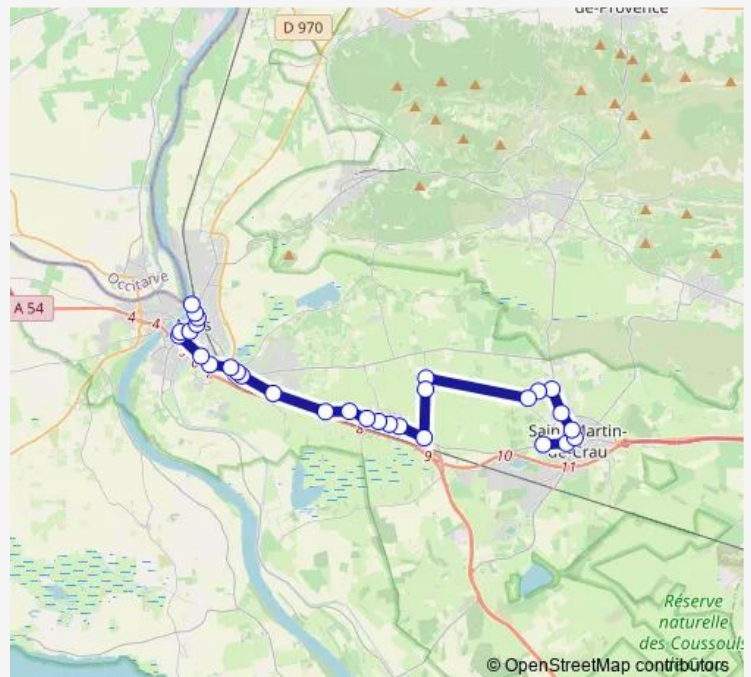

Monday 16:45

Tuesday 16:45

Wednesday —

Thursday 16:45

Friday 16:45

Saturday —

Sunday —

Route info

Direction: Collège Charloun Rieu St Martin de Crau

Stops: 10

Trip Duration: 0 hour 20 min

Direction

Gare Sncf — Rdp Méditerranée

28 stops

[Open route schedule](#)

Gare Sncf

Route schedule

Gabriel Péri — Rdp Méditerranée

Monday	07:50
Tuesday	07:50
Wednesday	07:50
Thursday	07:50
Friday	07:50
Saturday	—
Sunday	—

Route info

Direction: Gabriel Péri

Stops: 2

Trip Duration: 0 hour 15 min

Tuesday 17:30

Wednesday 12:25

Thursday 17:30

Friday 17:30

Saturday —

Sunday —

Route info

Direction: Rdp de la Méditerranée