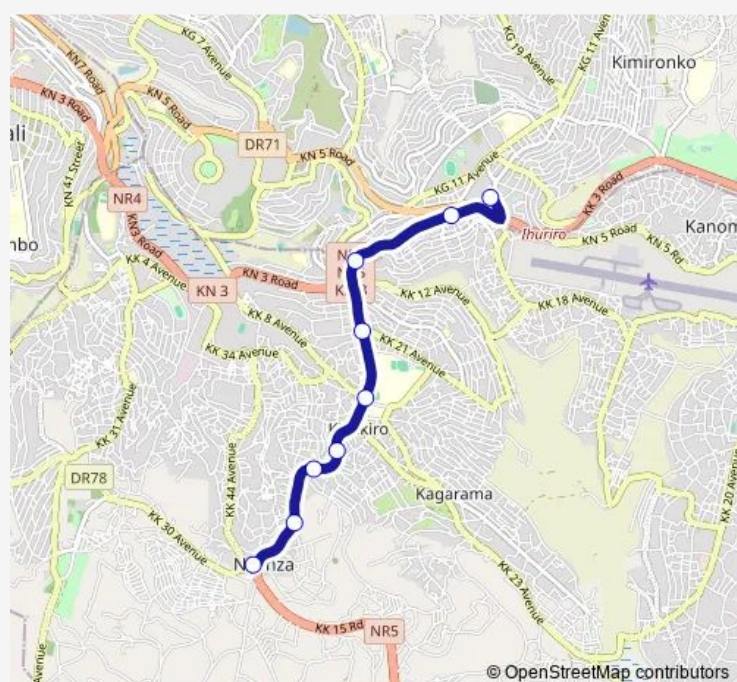

### Route info

Direction: Kicukiro bus park

Stops: 8

Trip Duration: 0 hour 53 min

## Direction

kicukiro bus rank Nyanza — Remera bus Rank(gare)

9 stops

[Open route schedule](#)

kicukiro bus rank Nyanza

Unknown

Mount Kenya

Des Amis

## Route info

Direction: Remera\_Kicukiro

Stops: 11

Trip Duration: 0 hour 52 min

**Direction**

Remera\_Kicukiro — Nyanza taxpark

11 stops

[Open route schedule](#)

## Route info

Direction: Remera\_Kicukiro

Stops: 11

Trip Duration: 0 hour 55 min

108 Bus time schedules and route maps are available in an offline PDF at busmaps.com. Use the busmaps.com website to see live bus times, train schedule or subway schedule, and step-by-step directions for all public transit in Kigali