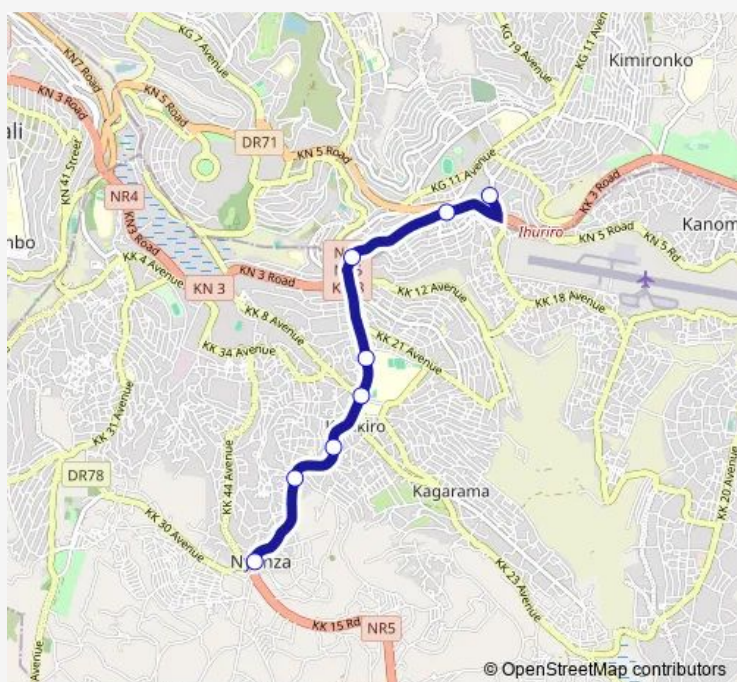

Direction

from Nyanza bus park to nyabugogo bus park — Remera bus Rank(gare)

9 stops

[Open route schedule](#)

from Nyanza bus park to nyabugogo bus park

Unknown

mount Kenya university

Des Amis

Route info

Direction: from Nyanza bus park to nyabugogo bus park

Stops: 9

Trip Duration: 0 hour 59 min

Direction

Remera taxi park — Nyanza taxpark

11 stops

[Open route schedule](#)

Thursday 08:24

Friday 08:24

Saturday —

Sunday —

Route info

Direction: Remera taxi park

Stops: 11

Trip Duration: 0 hour 52 min

Route info

Direction: Kicukiro bus park

Stops: 8

Trip Duration: 0 hour 53 min

108 Bus time schedules and route maps are available in an offline PDF at busmaps.com. Use the busmaps.com website to see live bus times, train schedule or subway schedule, and step-by-step directions for all public transit in Kigali