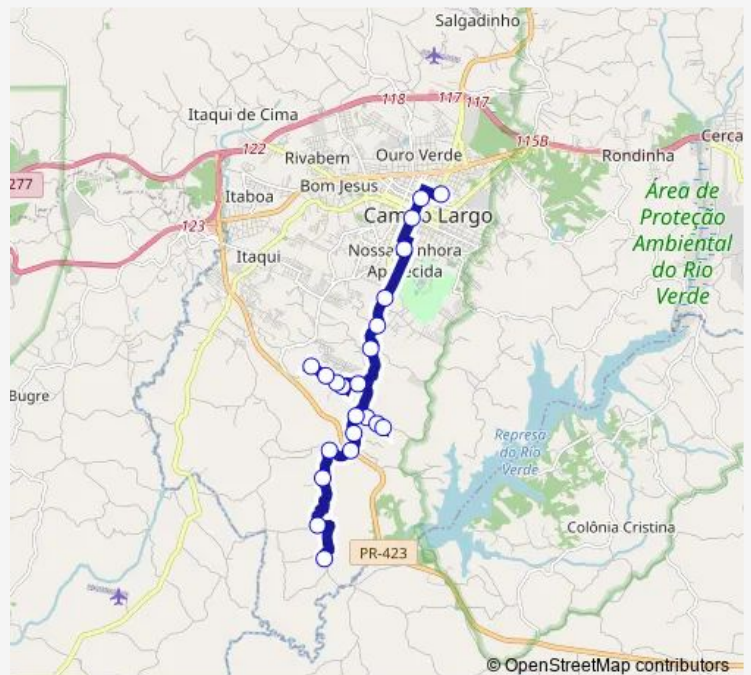

R. Antônio Pianaro 1050

108 - Preparação

R. Oswaldo Cruz 2122

119 - Preparação

Rua Gonçalves Dias 1358

Ponto Cemitério Municipal.

Terminal - 109/108

### Route schedule

Trevo PR 423 — Terminal - 109/108

Monday	—
Tuesday	23:00
Wednesday	23:00
Thursday	23:00
Friday	23:00
Saturday	23:00
Sunday	—

### Route info

Direction: Trevo PR 423

Stops: 19

Trip Duration: 0 hour 20 min

■ 108 — Campina