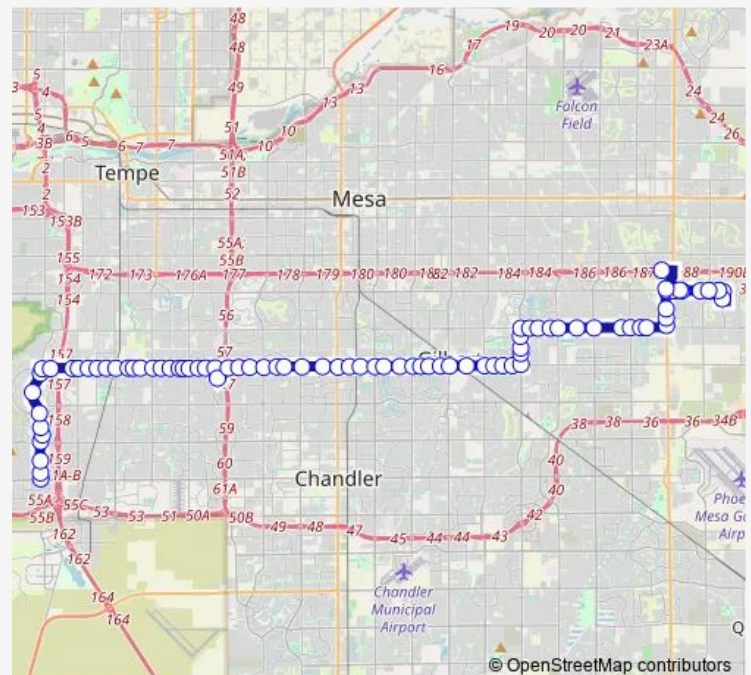

Guadalupe Rd & Power Rd

Guadalupe Rd & Roadrunner Dr

Guadalupe Rd & Pheasant Dr

Route schedule

Superstition Springs TC — 48th St & Chandler Bl

Monday 05:15-22:45

Tuesday 05:15-22:45

Wednesday 05:15-22:45

Thursday 05:15-22:45

Friday 05:15-22:45

Saturday 05:44-23:57

Sunday 05:44-22:57

Route info

Direction: Superstition Springs TC

Stops: 86

Trip Duration: 1 hour 32 min

108 — Elliot Rd/48th St

Guadalupe Rd & Recker Rd

Guadalupe Rd & Bridlegate Dr

Guadalupe Rd & Higley Rd

Guadalupe Rd & Constellation Wy

Guadalupe Rd & Greenfield Rd

Guadalupe Rd & Explorer Dr

Guadalupe Rd & Voyager Dr

Guadalupe Rd & Key Biscayne Dr

Val Vista Dr & Guadalupe Rd

Val Vista Dr & Juniper Av

Val Vista Dr & Hearne Wy

Val Vista Dr & Park Av

Elliot Rd & Val Vista Dr

Elliot Rd & Stonecreek Bl

Elliot Rd & Lakeview Dr