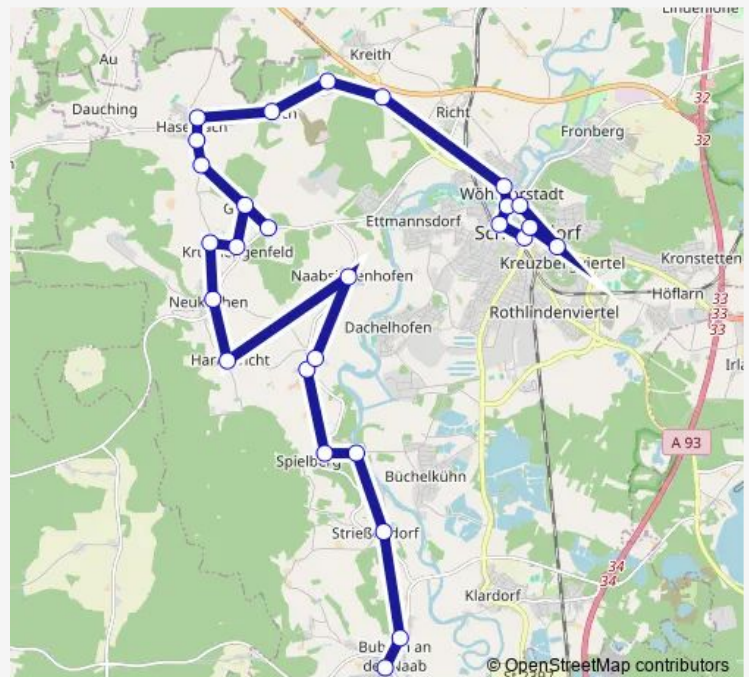

### Route schedule

Bubach — Schwandorf, Marktplatz

Monday 06:45-13:45

Tuesday 06:45-13:45

Wednesday 06:45-13:45

Thursday 06:45-13:45

Friday 06:45-13:45

Saturday —

### Route info

Direction: Bubach

Stops: 27

Trip Duration: 0 hour 45 min

108

Schwandorf, Naabuferstr.

Schwandorf

Schwandorf, Steinbergerstr./Einkaufszent