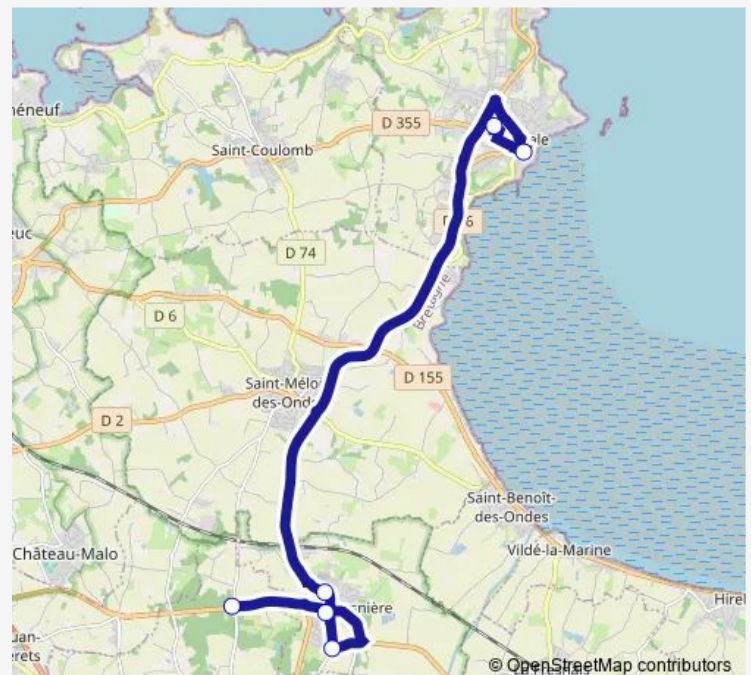

Bus 108 Ligne 108

[Go to website](#)**Direction**

La Croix Margaro — Saint-Joseph

6 stops

[Open route schedule](#)

La Croix Margaro

Bonaban

La Gouesnière Centre

Thursday 07:31

Friday 07:31

Saturday —

Sunday —

Route info

Direction: La Croix Margaro

Stops: 6

Trip Duration: 0 hour 31 min

108 — Ligne 108

Direction

René Cassin — La Croix Margaro

6 stops

[Open route schedule](#)

René Cassin

Saint-Joseph

Chaumières

Route info

Direction: René Cassin

Stops: 6

Trip Duration: 0 hour 31 min

108 Bus time schedules and route maps are available in an offline PDF at busmaps.com. Use the busmaps.com website to see live bus times, train schedule or subway schedule, and step-by-step directions for all public transit in La Gouesniere