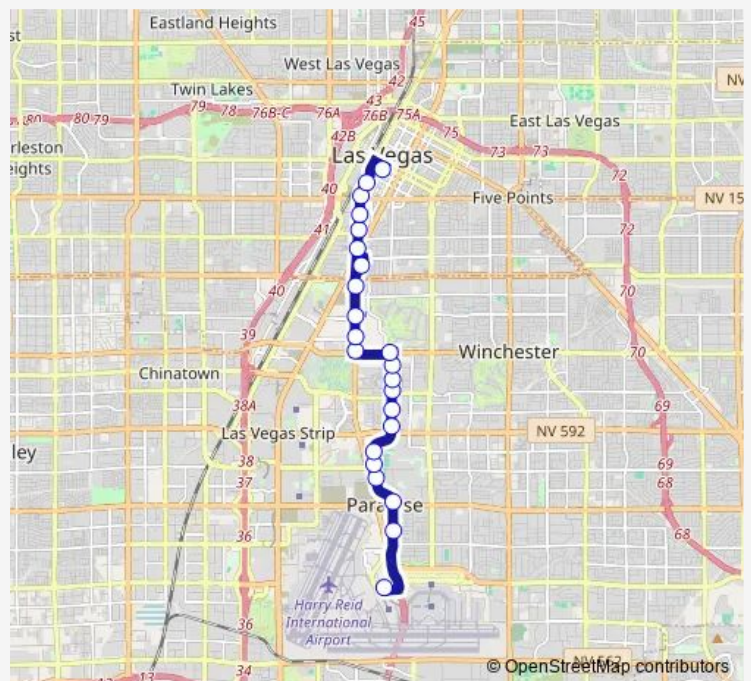

Bus 108 Paradise

[Go to website](#)

Direction

SB Casino Center after Bonneville — Harry Reid Intl Airport Zero Level

21 stops

[Open route schedule](#)

- SB Casino Center after Bonneville
- SB Commerce before Charleston
- SB Commerce before California
- SB Commerce before Imperial
- SB Commerce before Wyoming
- EB St Louis after Las Vegas
- SB Paradise before Sahara
- SB Paradise after Sahara
- SB Paradise after Elvis Presley
- SB Paradise before Convention Ctr
- SB Paradise after Desert Inn
- SB Paradise before Edison
- SB Paradise after Sands
- SB Paradise after Corporate
- SB Paradise after Flamingo
- SB Paradise before Harmon
- SB Paradise after Harmon
- SB Paradise after Naples
- SB Paradise before Tropicana
- SB Paradise after Gus Giuffre
- Harry Reid Intl Airport Zero Level

Route schedule

SB Casino Center after Bonneville — Harry Reid Intl Airport Zero Level

Monday	04:31-01:08 ⁺¹
Tuesday	04:31-01:08 ⁺¹
Wednesday	04:31-01:08 ⁺¹
Thursday	04:31-01:08 ⁺¹
Friday	04:31-01:08 ⁺¹
Saturday	04:31-01:08 ⁺¹
Sunday	04:32-01:08 ⁺¹

Route info

Direction: SB Casino Center after Bonneville

Stops: 21

Trip Duration: 0 hour 24 min

108 — Paradise

Direction

Harry Reid Intl Airport Zero Level — SB Casino Center after Bonneville

23 stops

[Open route schedule](#)

Harry Reid Intl Airport Zero Level

NB University Ctr after De Met

NB University Ctr after Tropicana

NB University Ctr after Naples

NB University Ctr after Harmon

NB University Ctr before Flamingo