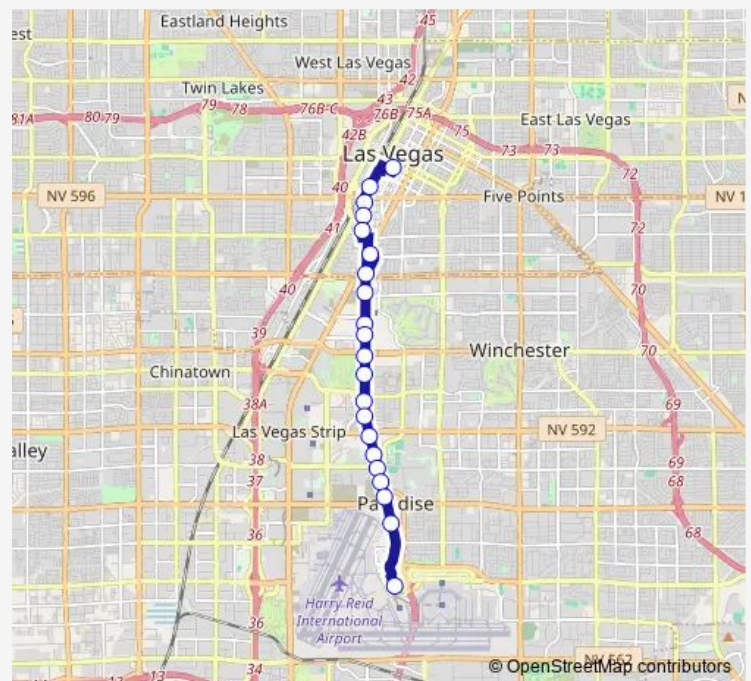

Bus 108 Paradise

[Go to website](#)

Direction

SB Casino Center after Bonneville — Harry Reid Intl Airport Zero Level

21 stops

[Open route schedule](#)

- SB Casino Center after Bonneville
- SB Commerce before Charleston
- SB Commerce before California
- SB Commerce before Imperial
- SB Commerce before Wyoming
- EB St Louis after Las Vegas
- SB Paradise before Sahara
- SB Paradise after Sahara
- SB Paradise after Elvis Presley
- SB Paradise before Convention Ctr
- SB Paradise after Desert Inn
- SB Paradise before Edison
- SB Paradise after Sands
- SB Paradise after Corporate
- SB Paradise after Flamingo
- SB Paradise before Harmon
- SB Paradise after Harmon
- SB Paradise after Naples
- SB Paradise before Tropicana
- SB Paradise after Gus Giuffre
- Harry Reid Intl Airport Zero Level

Route schedule

SB Casino Center after Bonneville — Harry Reid Intl Airport Zero Level

Monday	04:31-01:08 ⁺¹
Tuesday	04:31-01:08 ⁺¹
Wednesday	04:31-01:08 ⁺¹
Thursday	04:31-01:08 ⁺¹
Friday	04:31-01:08 ⁺¹
Saturday	04:31-01:08 ⁺¹
Sunday	04:32-01:08 ⁺¹

Route info

Direction: SB Casino Center after Bonneville

Stops: 21

Trip Duration: 0 hour 34 min

108 — Paradise

Direction

Harry Reid Intl Airport Zero Level — SB Casino Center after Bonneville

23 stops

[Open route schedule](#)

Harry Reid Intl Airport Zero Level

NB University Ctr after De Met

NB University Ctr after Tropicana

NB University Ctr after Naples

NB University Ctr after Harmon

NB University Ctr before Flamingo