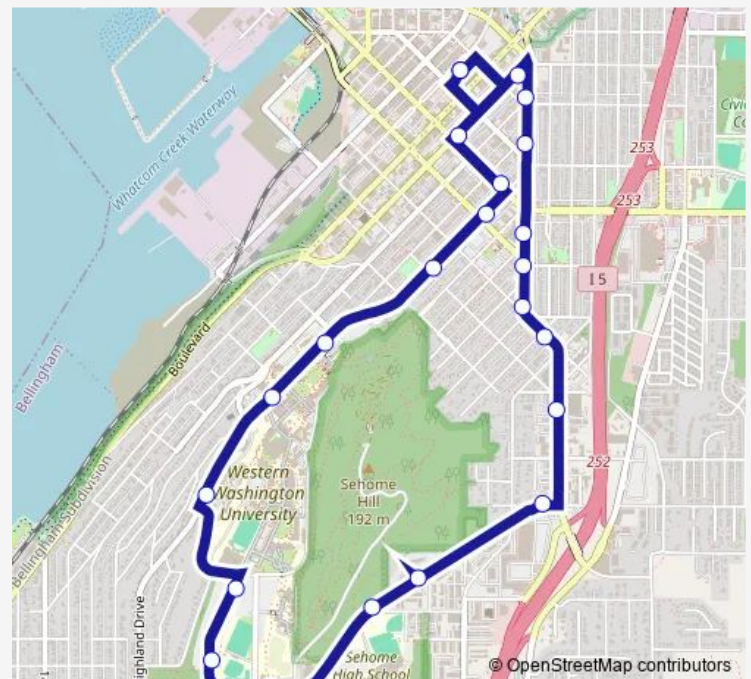

### Route schedule

Bellingham Station — Bellingham Station

Monday 06:55-16:55

Tuesday 06:55-16:55

Wednesday 06:55-16:55

Thursday 06:55-16:55

Friday 06:55-16:55

Saturday 08:40-17:40

### Route info

Direction: Bellingham Station

Stops: 23

Trip Duration: 0 hour 25 min

108 — Samish/Wwu

Forest St at Holly St

Bellingham Station

108 Bus time schedules and route maps are available in an offline PDF at [busmaps.com](https://busmaps.com). Use the [busmaps.com](https://busmaps.com) website to see live bus times, train schedule or subway schedule, and step-by-step directions for all public transit in Bellingham