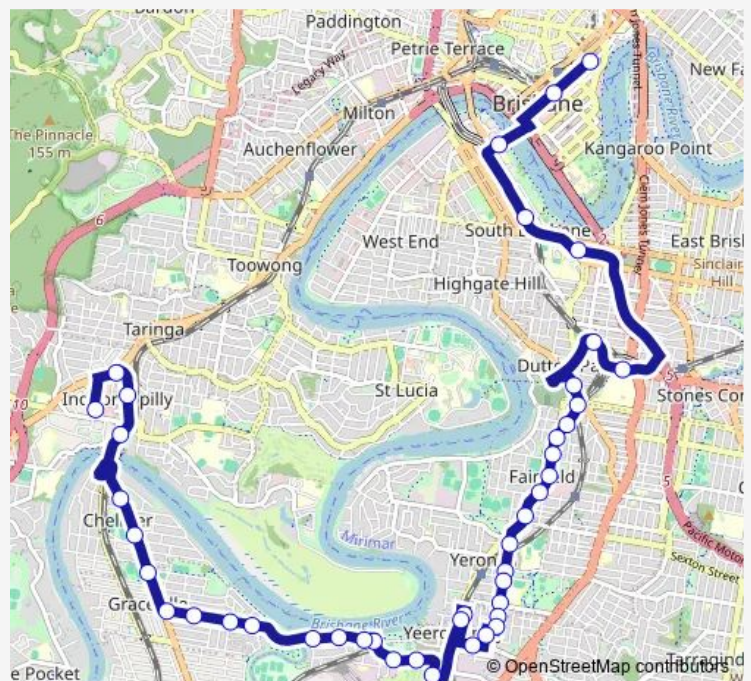

Fairfield Rd near Ashby St, stop 19

Fairfield Rd at Fairfield - Venner, stop 20

Park Rd near Fairfield Rd, stop 21

Park Rd at Yeronga TAFE, stop 22

Park Rd near Christensen St

Park Rd at School Rd, stop 25

Thursday 16:05-17:35

Friday 16:05-17:35

Saturday —

Sunday —

Route info

Direction: Adelaide Street Stop 33 near Wharf St

Stops: 43

Trip Duration: 0 hour 53 min

108 — Indooroopilly - City via Tennyson

Wingarra St at Crichton St, stop 28

Green St at Biarra St, stop 29

Wilkie St near Cardross St, stop 32

Fairfield Rd at Fairfield - Ortive, stop 33

Varley St near Pulle St, stop 35

Tennyson Memorial Ave at Brisbane Golf, stop 36

Tennyson Memorial Ave near Walker St, stop 37

Softstone St near King Arthur Tce, stop 38

King Arthur Tce at Dexter Street, stop 39

King Arthur Tce at Merlin Street, stop 41/40