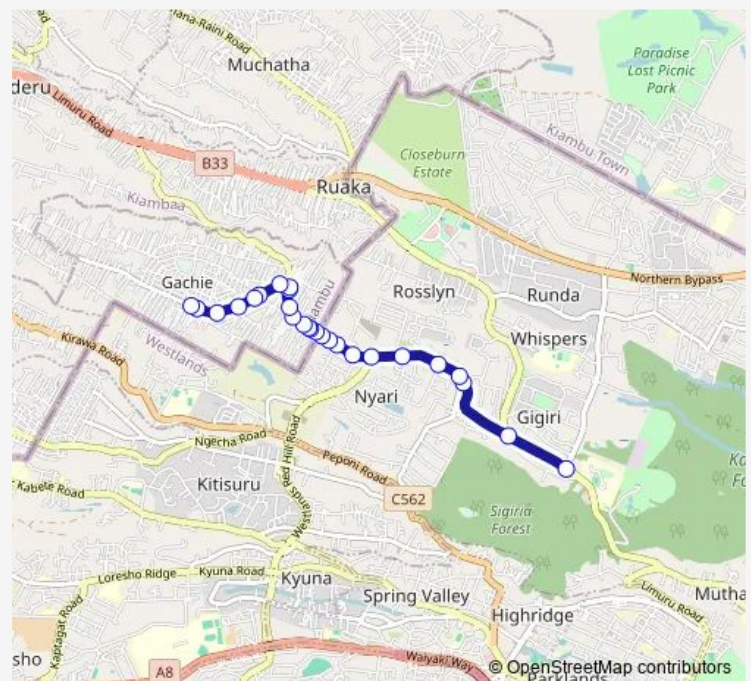

### Route schedule

Unep/Gigiri/Kttc — Gasolina/Gichagi Mwisho

Monday	06:00
Tuesday	06:00
Wednesday	06:00
Thursday	06:00
Friday	06:00
Saturday	06:00
Sunday	06:00

### Route info

Direction: Unep/Gigiri/Kttc

Stops: 26

Trip Duration: 0 hour 23 min

108 — UN-New Muthaiga-Gachie-Gichagi

Chamoka

Jakai

SDA Church

Unep/Kttc

**Route schedule**

Gasolina/Gichagi Mwisho — Unep/Kttc

Monday 06:00

Tuesday 06:00

Wednesday 06:00

Thursday 06:00

Friday 06:00