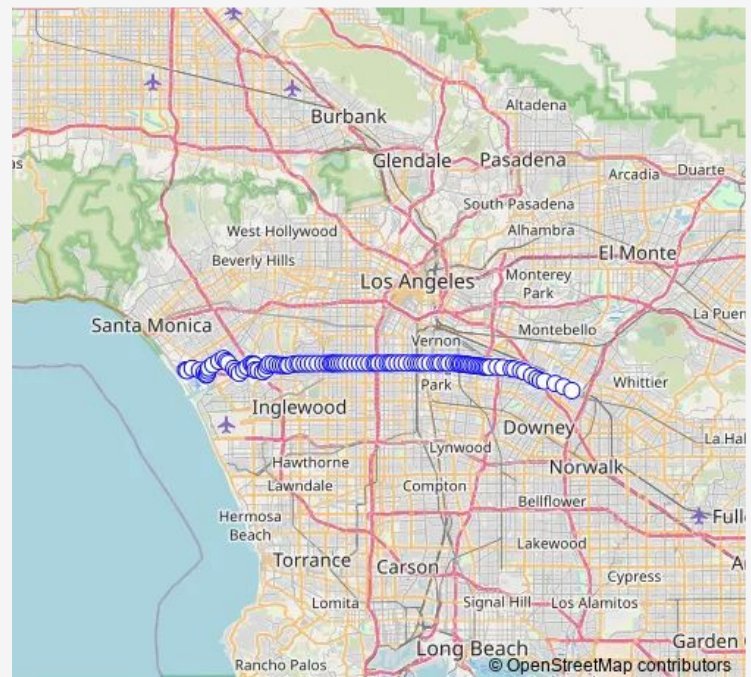

Thursday 07:21-16:43

Friday 07:21-16:43

Saturday 09:40-16:09

Sunday 09:45-17:13

Route info

Direction: Eastern / Harbor

Stops: 76

Trip Duration: 1 hour 30 min

108 — Metro Local Line

Slauson / Alcoa

Slauson / Boyle

Slauson / Bickett

Slauson / Soto

Slauson / Seville

Slauson / Pacific

Slauson / Santa Fe