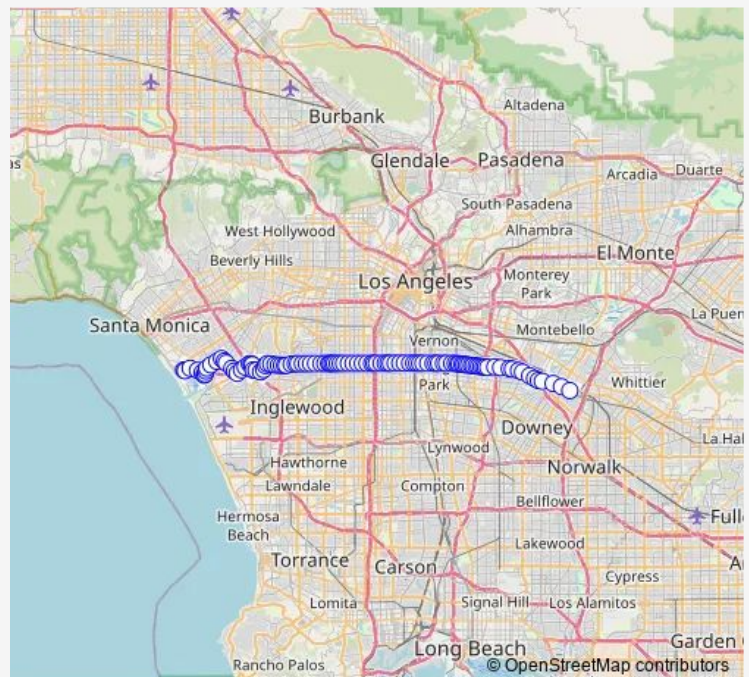

Thursday 07:21-16:43

Friday 07:21-16:43

Saturday 09:40-16:09

Sunday 09:45-17:13

Route info

Direction: Eastern / Harbor

Stops: 76

Trip Duration: 1 hour 20 min

108 — Metro Local Line

Slauson / Alcoa

Slauson / Boyle

Slauson / Bickett

Slauson / Soto

Slauson / Seville

Slauson / Pacific

Slauson / Santa Fe