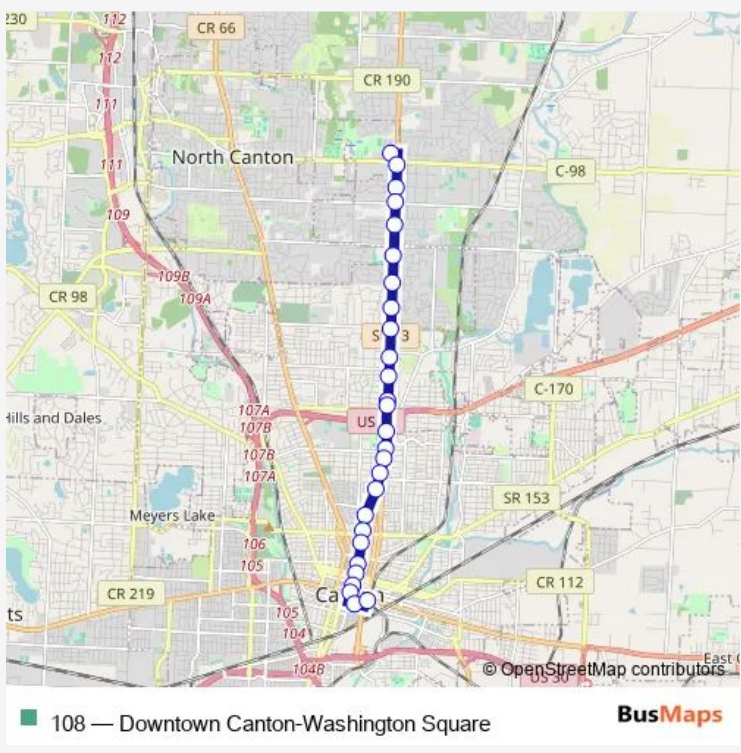

Bus 108 Downtown Canton-Washington Square

[Go to website](#)

Direction
 Washington Square — Cornerstone Transit Center
 27 stops
[Open route schedule](#)

- Washington Square
- Market AVE N AT Walsh University
- Market AVE N AND Mcdowell St
- Market AVE N AND Schneider Rd
- Market AVE N AND West Commons St
- Market AVE N AND Buena Vista St
- Market AVE N AND Eastwood St
- Market AVE N AND 47th St
- Market AVE N AND 44th St
- Market AVE N AND 38th St
- Market AVE N AND 36th St
- Market AVE N AND 32nd St
- Market AVE N AND 30th St
- Market AVE N AND 28th St
- Market AVE N AND 25th St
- Market AVE N AND 23rd St
- Market AVE N AND 20th St
- Market AVE N 1700 Block
- Market AVE N AND 14th St
- Market AVE N AND 12th St
- Canton Civic Center

Route schedule
 Washington Square — Cornerstone Transit Center

Monday	06:14-21:14
Tuesday	06:14-21:14
Wednesday	06:14-21:14
Thursday	06:14-21:14
Friday	06:14-21:14
Saturday	06:14-21:14
Sunday	—

Route info
 Direction: Washington Square
 Stops: 27
 Trip Duration: 0 hour 26 min

Stark County Main Library

Market AVE N AND 6TH St

Market AVE N AND 3RD St

Market AVE AND Tuscarawas St

3RD ST AND Walnut AVE Se

Cornerstone Transit Center

Direction

Cornerstone Transit Center — Washington Square

Thursday 05:45-20:45

Friday 05:45-20:45

Saturday 05:45-20:45

Sunday —

Route info

Direction: Cornerstone Transit Center

Stops: 34

Trip Duration: 0 hour 29 min