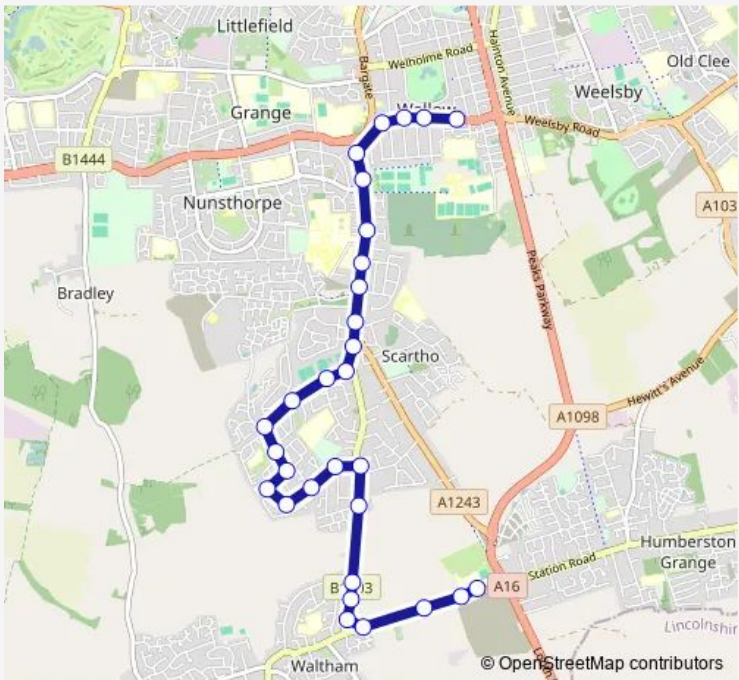

Bus 108 Weelsby Road - Toll Bar School

[Go to website](#)

Direction
 St Augustine Avenue — Toll Bar Academy
 30 stops
[Open route schedule](#)

- St Augustine Avenue
- Park Drive
- Connaught Avenue
- Devonshire Avenue
- Scartho Road
- Sutcliffe Avenue
- Millfield Avenue
- Edge Avenue
- Conyers Avenue
- Pelham Avenue
- Gate Lane
- Youth Centre
- Mendip Avenue
- Well Vale
- Meadow Drive
- Amesbury Avenue
- Lavenham Road
- Coniston Avenue
- Kiddier Avenue
- Thirlmere Avenue
- Fairfield Avenue

108 — Weelsby Road - Toll Bar School **BusMaps**

Orchard Croft

Boundary Road

Fairway

Veterinary Clinic

Station Road

Fire Station

Newgrove House

Conference Centre

Toll Bar Academy

Direction

Louth Road — Legsby Avenue

30 stops

[Open route schedule](#)

Louth Road

Louth Road

Route info

Direction: Louth Road

Stops: 30

Trip Duration: 0 hour 25 min

Sutcliffe Avenue

Devonshire Avenue

Connaught Avenue

Park Drive