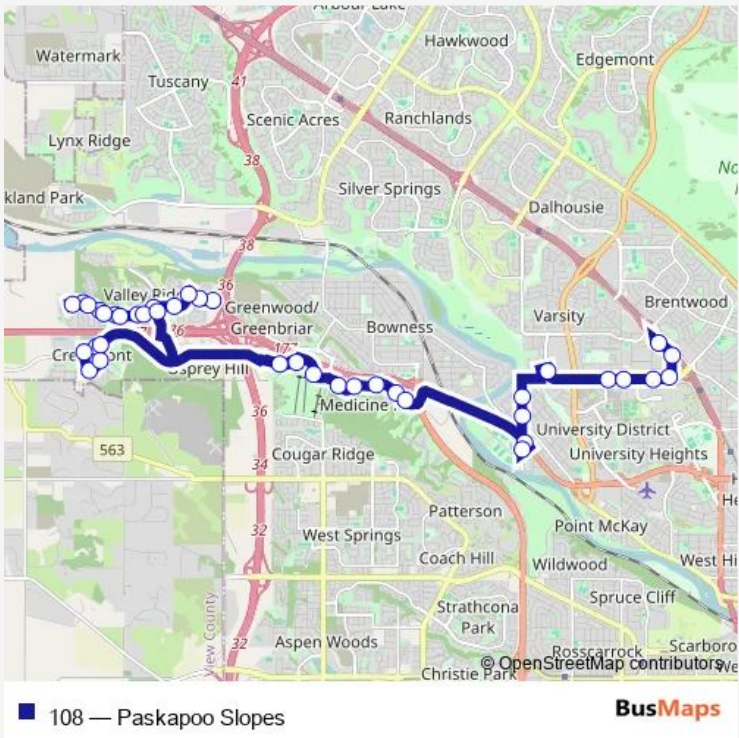

Bus 108 Paskapoo Slopes

[Go to website](#)

**Direction**  
 Brentwood LRT Station — Valley Ridge East Terminal  
 25 stops  
[Open route schedule](#)

- Brentwood LRT Station
- SB 31 ST NW @ S. of Brentwood Station
- 31st Street NW Station (Wb)
- WB 32 AV NW @ 33 ST Nw
- WB 32 AV NW @ Collegiate Bv
- WB 32 AV NW @ 37 ST Nw
- WB 32 AV NW @ 39 ST Nw
- WB 34 AV NW @ 49 ST NW
- SB Home RD @ 20 AV Nw
- SB Home RD @ Bowness RD Nw
- SB Home RD @ 16 AV Nw
- SB 16 AV NW @ Home RD Nw
- NB Home RD @ 46 ST Nw
- WB Na'a Drive SW @ Sarcee Tr Sw
- WB Na'a Drive @ Na'a PZ Sw
- WB Na'a Drive @ Town Centre Sw
- WB Na'a Dr @ East of Piita Ri Sw
- WB Na'a Dr @ Canada Olympic Dr Sw
- WB Canada Olympic Dr @ W of Na'a Dr Sw
- WB Canada Olympic DR @ W. of Canada Olympic RD Sw
- EB Valley Ridge DR @ Valley Ridge BV Nw

Route schedule  
 Brentwood LRT Station — Valley Ridge East Terminal

Monday	06:16-23:46
Tuesday	06:16-23:46
Wednesday	06:16-23:46
Thursday	06:16-23:46
Friday	06:16-23:46
Saturday	07:07-22:07
Sunday	07:07-22:07

Route info  
 Direction: Brentwood LRT Station  
 Stops: 25  
 Trip Duration: 0 hour 35 min

EB Valley Ridge DR @ Valley Meadow CL Nw

EB Valley Springs RD @ Valley Ridge DR Nw

EB Valley Springs RD @ Valley Brook CI Nw

## Route info

Direction: Valley Ridge East Terminal

Stops: 39

Trip Duration: 0 hour 41 min

EB Na'a DR @ Town Centre Sw

EB Na'a DR @ Na'a PZ Sw

EB Na'a DR @ Sarcee TR Sw

SB 16 AV NW @ Home RD Nw