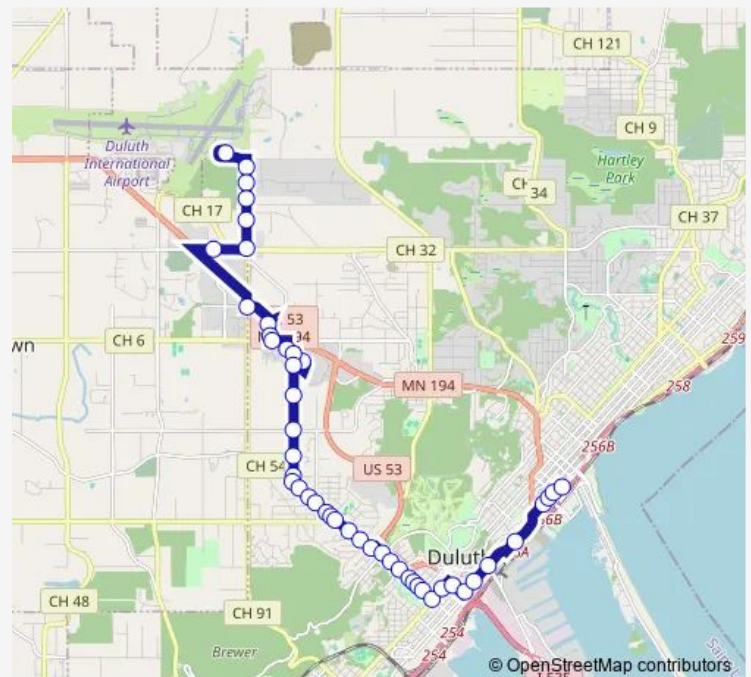

Decker Rd & Leonard St

Piedmont Ave & Decker Rd

Piedmont Ave & Ensign St

Route schedule

Airport Terminal — Duluth Transportation Center East

Monday 06:52-20:57

Tuesday 06:52-20:57

Wednesday 06:52-20:57

Thursday 06:52-20:57

Friday 06:52-20:57

Saturday 06:55-21:50

Sunday 06:55-21:50

Route info

Direction: Airport Terminal

Stops: 47

Trip Duration: 0 hour 38 min

108 — Piedmont-Mall-Airport

Piedmont Ave & Nanticoke

Piedmont @ Chambersburg

Piedmont Ave & Harvey

Piedmont Ave & 24 St

Piedmont Ave & Morris Tho Rd

Piedmont Ave & Hillcrest

Piedmont Ave & Adirondack

Superior St & 05 Aw

Superior St & 04 Aw

Duluth Transportation Center East

Direction

Duluth Transportation Center West — Airport Terminal

48 stops

[Open route schedule](#)

Duluth Transportation Center West