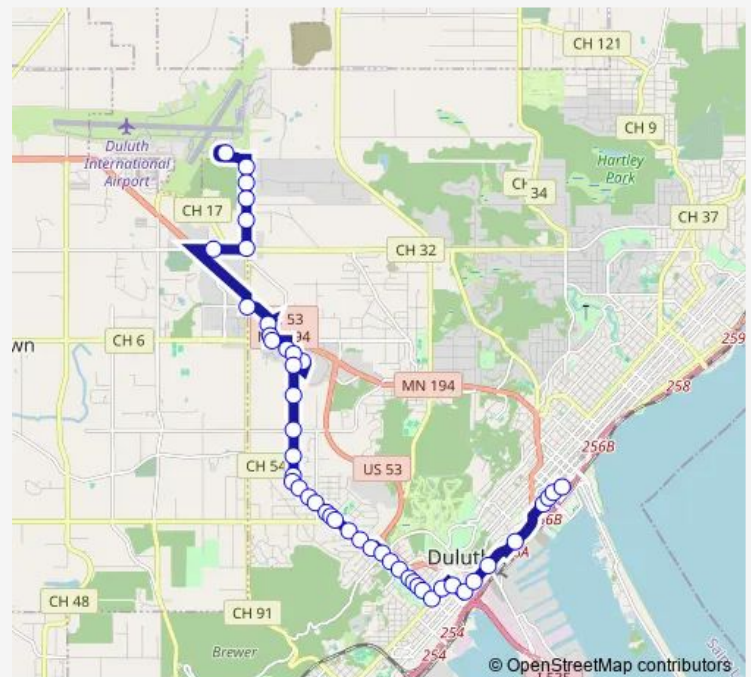

Decker Rd & Leonard St

Piedmont Ave & Decker Rd

Piedmont Ave & Ensign St

Route schedule

Airport Terminal — Duluth Transportation Center East

Monday 06:52-20:57

Tuesday 06:52-20:57

Wednesday 06:52-20:57

Thursday 06:52-20:57

Friday 06:52-20:57

Saturday 06:55-21:50

Sunday 06:55-21:50

Route info

Direction: Airport Terminal

Stops: 47

Trip Duration: 0 hour 35 min

108 — Piedmont-Mall-Airport

Piedmont Ave & Nanticoke

Piedmont @ Chambersburg

Piedmont Ave & Harvey

Piedmont Ave & 24 St

Piedmont Ave & Morris Tho Rd

Piedmont Ave & Hillcrest

Piedmont Ave & Adirondack

Superior St & 05 Aw

Superior St & 04 Aw

Duluth Transportation Center East

Direction

Duluth Transportation Center West — Airport Terminal

48 stops

[Open route schedule](#)

Duluth Transportation Center West