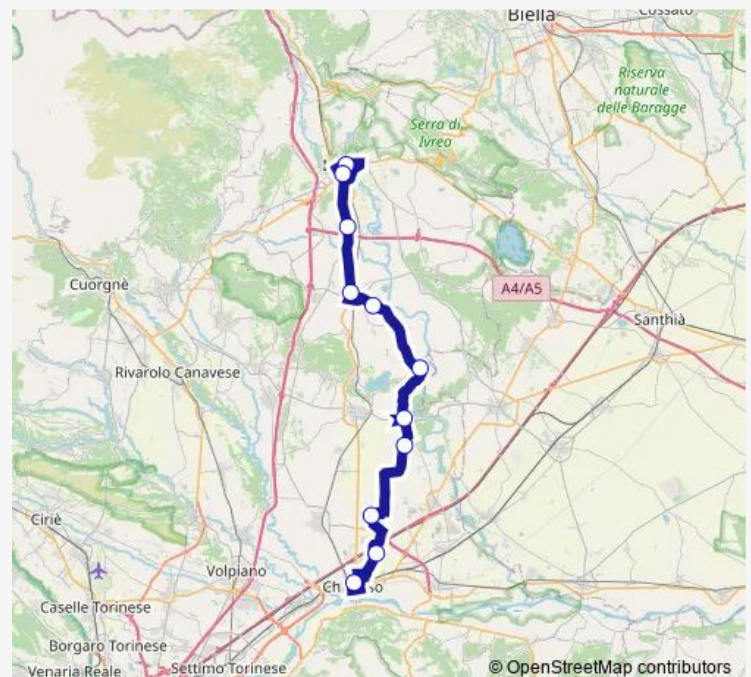

Castellamonte - VIA Romana

Route schedule

Chivasso - VIA PO 26 — Castellamonte - VIA Romana

Monday 06:50-07:30

Tuesday 06:50-07:30

Wednesday 06:50-07:30

Thursday 06:50-07:30

Friday 06:50-07:30

Saturday —

Sunday —

Route info

Direction: Chivasso - VIA PO 26

Stops: 11

Trip Duration: 1 hour 15 min

Direction

Vische — Caluso - VIA DE Brissac

3 stops

[Open route schedule](#)

Vische

Mazze' - Piazza Vittorio Veneto

Caluso - VIA DE Brissac

Route schedule

Vische — Caluso - VIA DE Brissac

Monday	12:50
Tuesday	12:50
Wednesday	12:50
Thursday	12:50
Friday	12:50
Saturday	12:50
Sunday	—

Route info

Direction: Vische

Stops: 3

Trip Duration: 0 hour 15 min

Direction

Caluso - VIA DE Brissac — Chivasso - Movicentro - Piazza Garibaldi

9 stops

[Open route schedule](#)