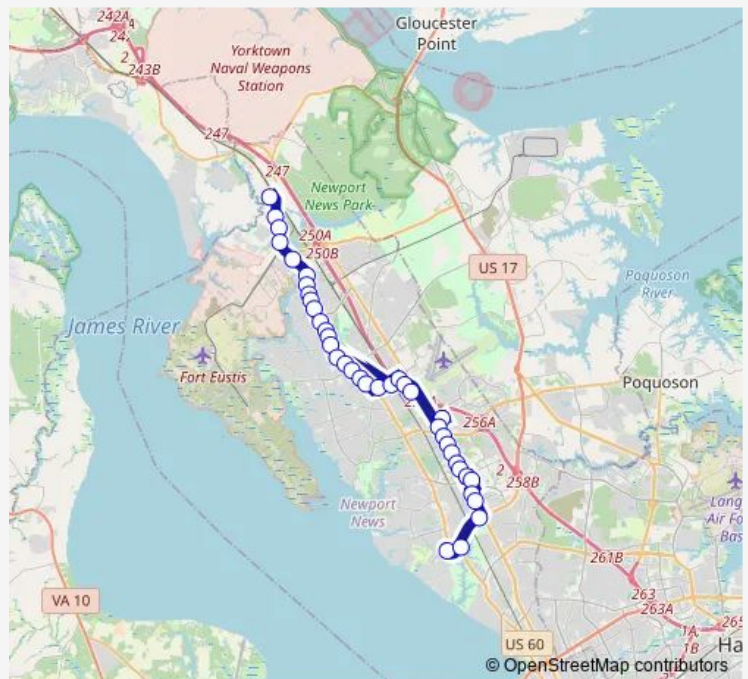

[Go to website](#)

Direction
 Boulevard Park Transfer Area — Elmhurst & Warwick
 39 stops
[Open route schedule](#)

- Boulevard Park Transfer Area
- Riverside Cancer Care Center
- J Clyde Morris & Kingstowne
- Jefferson & Forrest
- Jefferson & Pavilion
- Jefferson & Thimble Shoals
- Fishing Point & GUM Rock
- Jefferson & Saint Thomas
- Jefferson & Lawrence
- Jefferson & Bell King
- Jefferson & Hogan
- Jefferson & Oyster Point
- Jefferson & Hq
- Patrick Henry Mall
- Habersham & Walmart
- Chatham & Habersham
- Chatham & Boykin
- Amtrak Newport News
- Bland & Campbell
- Warwick & Sherwood
- Warwick & Campbell

Route schedule
 Boulevard Park Transfer Area — Elmhurst & Warwick

Monday	05:06-22:11
Tuesday	05:06-22:11
Wednesday	05:06-22:11
Thursday	05:06-22:11
Friday	05:06-22:11
Saturday	06:05-22:05
Sunday	06:05-22:05

Route info
 Direction: Boulevard Park Transfer Area
 Stops: 39
 Trip Duration: 0 hour 50 min

108 — Warwick/LEE Hall

Warwick & Denbigh

Warwick & Oriana

Warwick & OLD Courthouse

Warwick & Beechmont

Warwick & Mercer

Friday 05:05-23:05

Saturday 06:03-23:03

Sunday 06:03-23:03

Route info

Direction: Elmhurst & Warwick

Stops: 38

Trip Duration: 0 hour 59 min

Jefferson & Hq