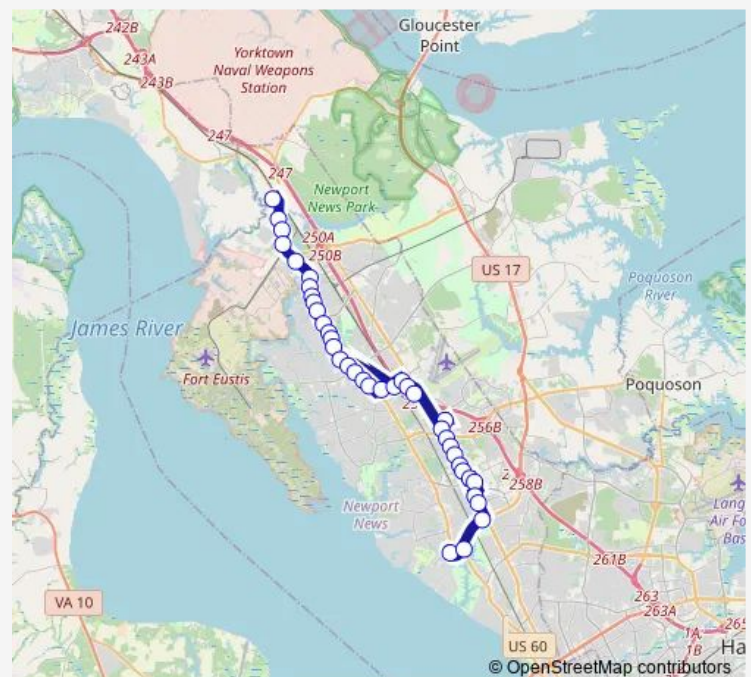

Saturday 06:05-22:05

Sunday 06:40-20:50

Route info

Direction: Boulevard Park Transfer Area

Stops: 39

Trip Duration: 0 hour 50 min

108 — Warwick/LEE Hall

Warwick & Denbigh

Warwick & Oriana

Warwick & OLD Courthouse

Warwick & Beechmont

Warwick & Mercer

Warwick & Curtis Tignor

Warwick & Checed Way

Warwick & Thorncliff

Warwick & Woodhaven

Warwick & Dozier

Warwick & Lees Mill

Warwick & Williamson

Warwick & Warwick Landing

Warwick & Hickory Point

Warwick & Woodhaven

Warwick & Thorncliff

Warwick & Checed Way

Direction: Elmhurst & Warwick

Stops: 38

Trip Duration: 1 hour 4 min

Jefferson & Hq

Jefferson & Oyster Point

Jefferson & Hogan

Jefferson & Bell King

Jefferson & Muller