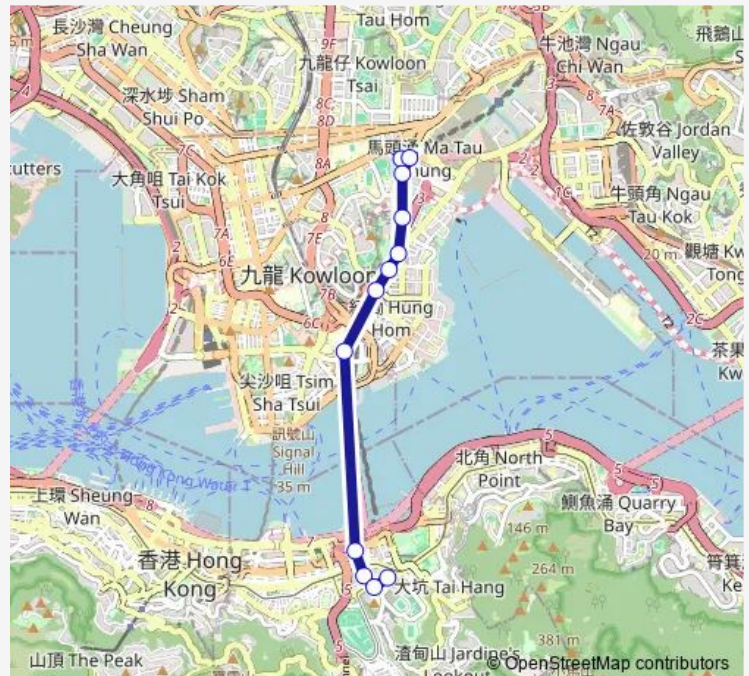

Bus 108 Kowloon City (Shing TAK Street) - Causeway BAY (Pennington Street)

[Go to website](#)

Direction
 [Ctb] Kowloon City (Shing TAK Street)[Kmb] Shing TAK Street BUS Terminus — [Ctb] Pennington Street[Kmb] Pennington Street

[Ctb] LEE Theatre Plaza, Percival Street[Kmb+Ctb] LEE Theatre Plaza/
Lee Theatre Plaza, Percival Street[Kmb] LEE Theatre Plaza

[Ctb] Bonaventure House, Leighton Road[Kmb] Bonaventure House

Route schedule

[Ctb] Kowloon City (Shing TAK Street)[Kmb] Shing TAK Street BUS Terminus — [Ctb] Pennington Street[Kmb] Pennington Street

Monday	08:00
Tuesday	08:00
Wednesday	08:00
Thursday	08:00
Friday	08:00
Saturday	—
Sunday	—

Route info

Direction: [Ctb] Kowloon City (Shing TAK Street)[Kmb] Shing TAK Street BUS Terminus

Stops: 12

Trip Duration: 0 hour 26 min

108 Bus time schedules and route maps are available in an offline PDF at busmaps.com. Use the busmaps.com website to see live bus times, train schedule or subway schedule, and step-by-step directions for all public transit in Mong Kok