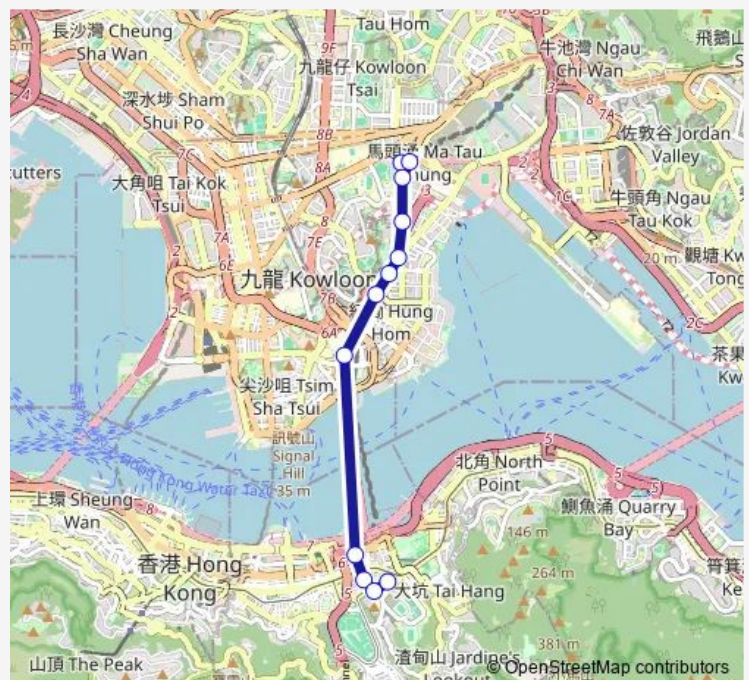

Bus 108 Kowloon City (Shing TAK Street) - Causeway BAY (Pennington Street)

[Go to website](#)

Direction

[Ctb] Kowloon City (Shing TAK Street)[Kmb] Shing TAK Street BUS Terminus — [Ctb] Pennington Street[Kmb] Pennington Street

[Ctb] LEE Theatre Plaza, Percival Street[Kmb+Ctb] LEE Theatre Plaza/
Lee Theatre Plaza, Percival Street[Kmb] LEE Theatre Plaza

[Ctb] Bonaventure House, Leighton Road[Kmb] Bonaventure House

Route schedule

[Ctb] Kowloon City (Shing TAK Street)[Kmb] Shing TAK Street BUS Terminus — [Ctb] Pennington Street[Kmb] Pennington Street

Monday	08:00
Tuesday	08:00
Wednesday	08:00
Thursday	08:00
Friday	08:00
Saturday	—
Sunday	—

Route info

Direction: [Ctb] Kowloon City (Shing TAK Street)[Kmb] Shing TAK Street BUS Terminus

Stops: 12

Trip Duration: 0 hour 25 min

108 Bus time schedules and route maps are available in an offline PDF at busmaps.com. Use the busmaps.com website to see live bus times, train schedule or subway schedule, and step-by-step directions for all public transit in Mong Kok