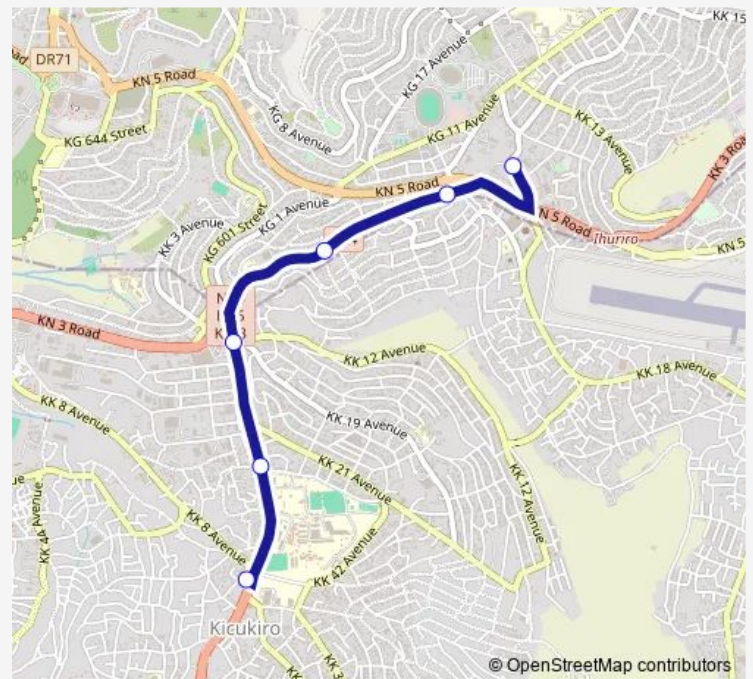

### Direction

Remera to Nyanza — kicukiro centre

6 stops

[Open route schedule](#)

Remera to Nyanza

Unknown

Prince house

Sonatube

### Route schedule

Remera to Nyanza — kicukiro centre

Monday 20:24

Tuesday 20:24

Wednesday 20:24

Thursday 20:24

Friday 20:24

Saturday —

### Route info

Direction: Remera to Nyanza

Stops: 6

Trip Duration: 0 hour 13 min

■ 108 — KBS - Zone I\_108

**Direction**

kicukiro centre — Remera to Nyanza

6 stops

## Route schedule

kicukiro centre — Remera to Nyanza

Monday	18:10
Tuesday	18:10
Wednesday	18:10
Thursday	18:10
Friday	18:10
Saturday	—
Sunday	—