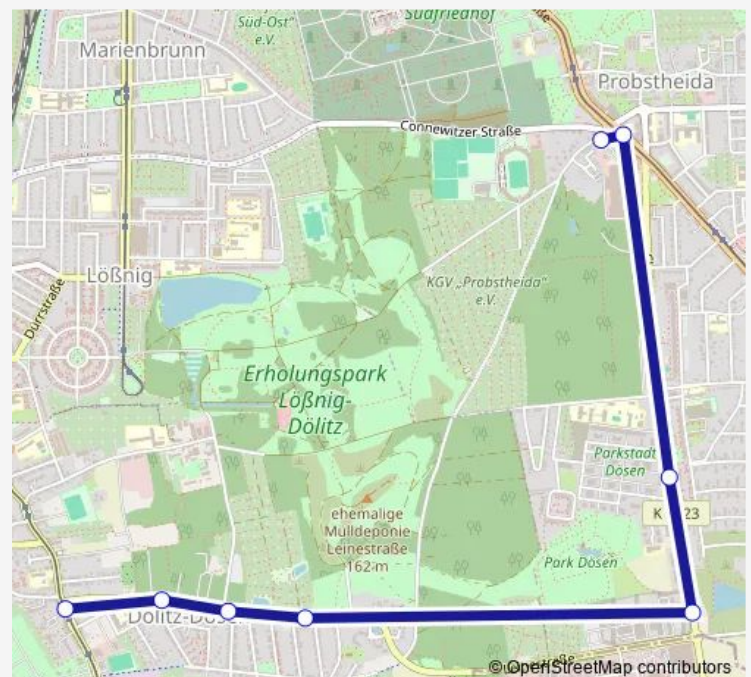

Direction

Leipzig, Leinestr. — Leipzig, Probstheida, Buswendestelle

8 stops

[Open route schedule](#)

Leipzig, Leinestr.

Leipzig, Bei der Krähenhütte

Leipzig, Zum Dölitzer Schacht

Leipzig, Johannishöhe

Wednesday 07:25

Thursday 07:25

Friday 07:25

Saturday —

Sunday —

Route info

Direction: Leipzig, Leinestr.

Stops: 8

Trip Duration: 0 hour 11 min

108 Bus time schedules and route maps are available in an offline PDF at busmaps.com. Use the busmaps.com website to see live bus times, train schedule or subway schedule, and step-by-step directions for all public transit in Leipzig