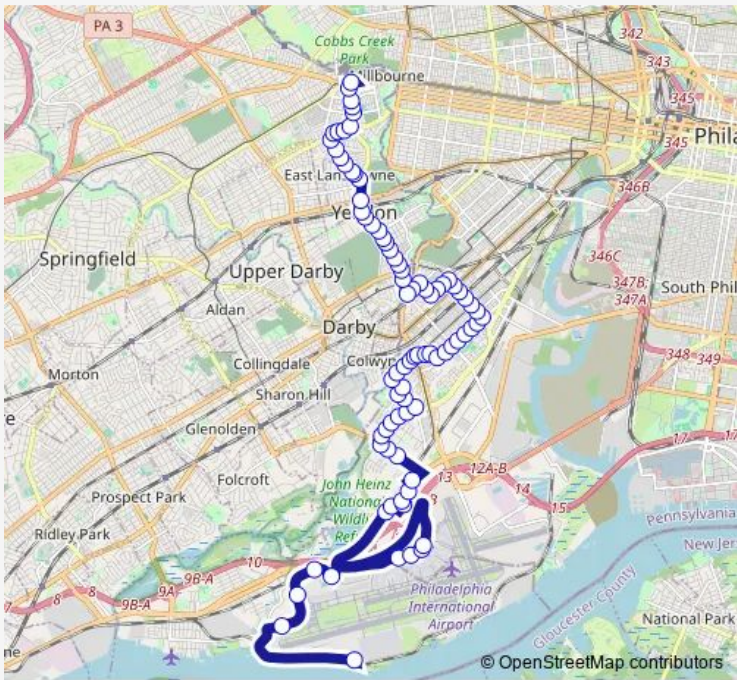

Bus 108 UPS or Airport to 69th St Tc

[Go to website](#)

Direction
69th St Transit Center South Terminal — Stevens Dr & Airport Business Ctr
82 stops
[Open route schedule](#)

- 69th St Transit Center South Terminal
- 69th St & Ludlow St - Fs
- 69th St Blvd & Chestnut St
- 69th St Blvd & Sansom St
- 69th St & Walnut St
- 69th St & Marshall Rd
- Marshall Rd & Millbank Rd - Fs
- Grace Rd & Copley Rd - Fs
- Grace Rd & Long Ln
- Long Ln & Guilford Rd
- Long Ln & Clinton Rd
- Long Ln & Lewis Av
- Long Ln & Emerson Av
- Long Ln & Atlantic Av - Fs
- Oak Ln & Pembroke Av
- Church Ln & Baltimore Av
- Church Ln & Penn St - Fs
- Church Ln & Myra Av
- Church Ln & Baily Rd
- Church Ln & Longacre Blvd
- Church Ln & Whitby Av

Route schedule
69th St Transit Center South Terminal — Stevens Dr & Airport Business Ctr

Monday	05:46-17:59
Tuesday	05:46-17:59
Wednesday	05:46-17:59
Thursday	05:46-17:59
Friday	05:46-17:59
Saturday	—
Sunday	—

Route info
Direction: 69th St Transit Center South Terminal
Stops: 82
Trip Duration: 1 hour 9 min

108 — UPS or Airport to 69th St Tc BusMaps