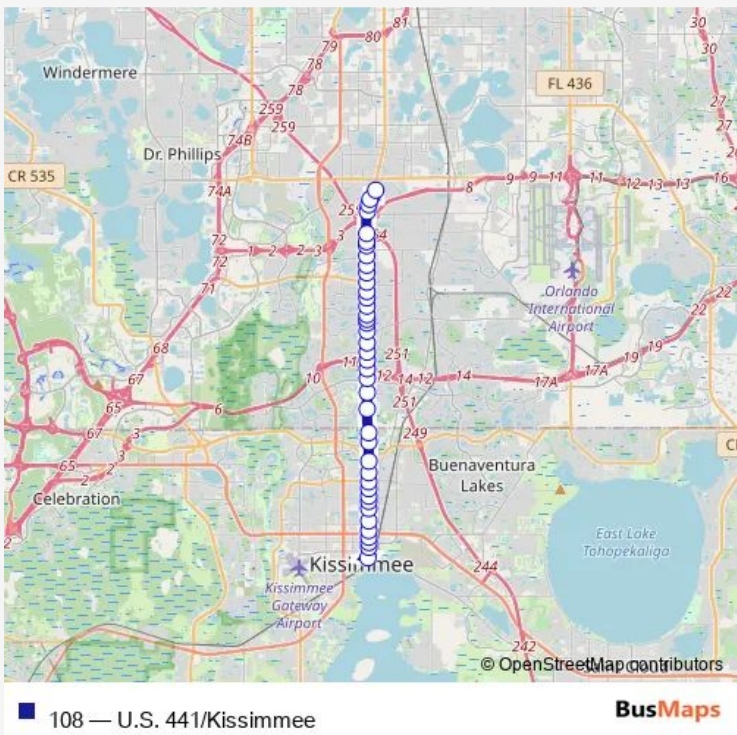

Bus 108 U.S. 441/Kissimmee

[Go to website](#)

Direction
 Pleasant ST AND Neptune Rd — Florida Mall AVE AND Crystal Clear Ln

40 stops

[Open route schedule](#)

- Pleasant ST AND Neptune Rd
- N Main ST AND E Bass St
- N Main ST AND E OAK St
- N Main ST AND E Orange St
- N Main ST AND E Cypress St
- N Main ST AND W Columbia Ave
- N Orange Blossom TRL AND Washington Ave
- N Orange Blossom TRL AND W Hilda St
- N Orange Blossom TRL AND E Donegan Ave
- N Orange Blossom TRL AND E Jackson St
- N Orange Blossom TRL AND E Keen St
- N Orange Blossom TRL AND Woodland Creek
- N Orange Blossom TRL AND Country Blvd
- N Orange Blossom TRL AND Centerview Blvd
- N Orange Blossom TRL AND Mary Louis Ln
- S Orange Blossom TRL AND Cypress Crossing Dr
- S Orange Blossom TRL AND Falcon Trace Blvd
- S Orange Blossom TRL AND W Town Center Blvd
- S Orange Blossom TRL AND W Town Center Blvd
- S Orange Blossom TRL AND Tenpoint Ln
- S Orange Blossom TRL AND Deerfield Blvd

Route schedule
 Pleasant ST AND Neptune Rd — Florida Mall AVE AND Crystal Clear Ln

Monday	04:35-00:10 ⁺¹
Tuesday	04:35-00:10 ⁺¹
Wednesday	04:35-00:10 ⁺¹
Thursday	04:35-00:10 ⁺¹
Friday	04:35-00:10 ⁺¹
Saturday	04:40-22:10
Sunday	04:45-21:20

Route info

Direction: Pleasant ST AND Neptune Rd

Stops: 40

Trip Duration: 0 hour 32 min

S Orange Blossom TRL AND Stable Dr

S Orange Blossom TRL AND W Wetherbee Rd

S Orange Blossom TRL AND Pepper Mill Blvd

S Orange Blossom TRL AND Heritage Village Ln