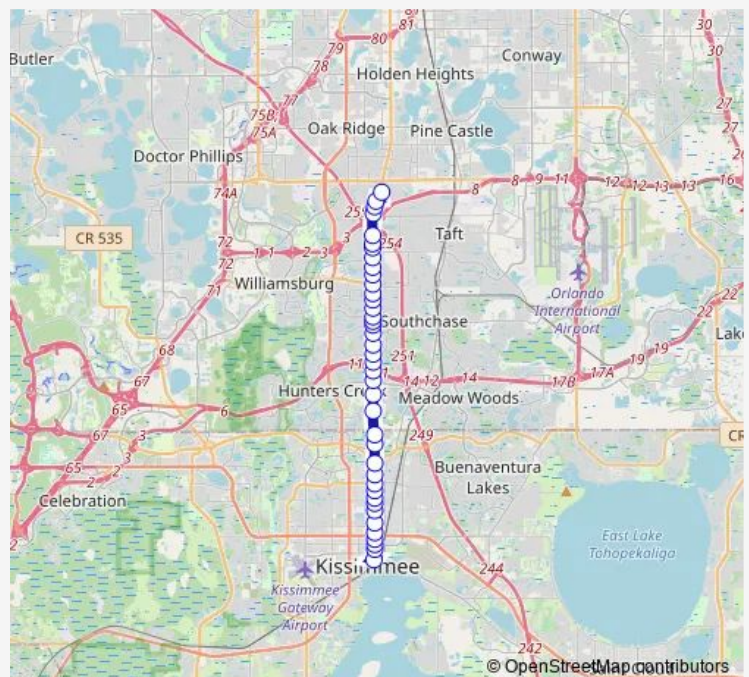

S Orange Blossom TRL AND Falcon Trace Blvd

S Orange Blossom TRL AND W Town Center Blvd

S Orange Blossom TRL AND W Town Center Blvd

S Orange Blossom TRL AND Tenpoint Ln

S Orange Blossom TRL AND Deerfield Blvd

### Route schedule

Pleasant ST AND Neptune Rd — Florida Mall AVE AND Crystal Clear Ln

Monday 04:35-00:10<sup>+1</sup>

Tuesday 04:35-00:10<sup>+1</sup>

Wednesday 04:35-00:10<sup>+1</sup>

Thursday 04:35-00:10<sup>+1</sup>

### Route info

Direction: Pleasant ST AND Neptune Rd

Stops: 40

Trip Duration: 0 hour 36 min

108 — U.S. 441/Kissimmee

S Orange Blossom TRL AND Stable Dr

S Orange Blossom TRL AND W Wetherbee Rd

S Orange Blossom TRL AND Pepper Mill Blvd

S Orange Blossom TRL AND Heritage Village Ln

S Orange Blossom TRL AND Heritage Village Ln

S Orange Blossom TRL AND Wellfleet Ct

S Orange Blossom TRL AND Water Bridge Blvd

S Orange Blossom TRL AND Water Bridge Blvd