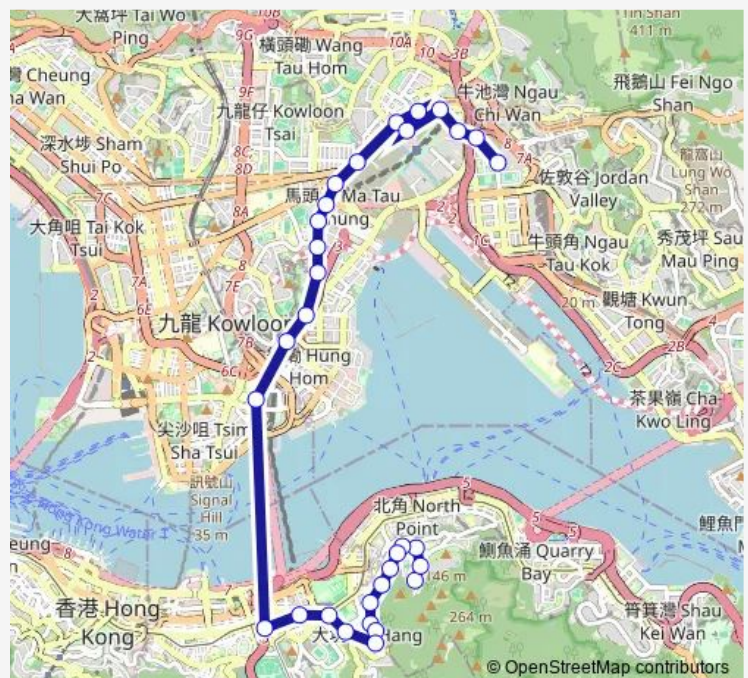

[Ctb] THE Latitude, Prince Edward Road East[[Kmb+Ctb] THE Latitude/
The Latitude, Prince Edward Road East[[Kmb] THE Latitude

[Ctb] Regal Oriental Hotel, Prince Edward Road East[[Kmb+Ctb] Kowloon City BBI - Regal Oriental Hotel/
Regal Oriental Hotel, Prince Edward Road East[[Kmb] Kowloon City BBI - Regal Oriental Hotel

[Kmb] Sung Wong TOI Road

Route schedule

[Kmb+Ctb] KAI YIP BUS Terminus/
Kai YIP Estate[[Kmb] KAI YIP BUS Terminus — [Ctb] Braemar Hill[[Kmb] Braemar Hill BUS Terminus

Monday	05:30-18:20
Tuesday	05:30-18:20
Wednesday	05:30-18:20
Thursday	05:30-18:20
Friday	05:30-18:20
Saturday	05:55-22:00
Sunday	07:40-22:00

Route info

Direction: [Kmb+Ctb] KAI YIP BUS Terminus/
Kai YIP Estate[[Kmb] KAI YIP BUS Terminus

Stops: 32

Trip Duration: 0 hour 56 min

[Ctb] MA TAU KOK Road, MA TAU Chung Road|[Kmb+Ctb] MA TAU KOK Road/
Horae Place, MA TAU Chung Road|[Kmb] MA TAU KOK Road