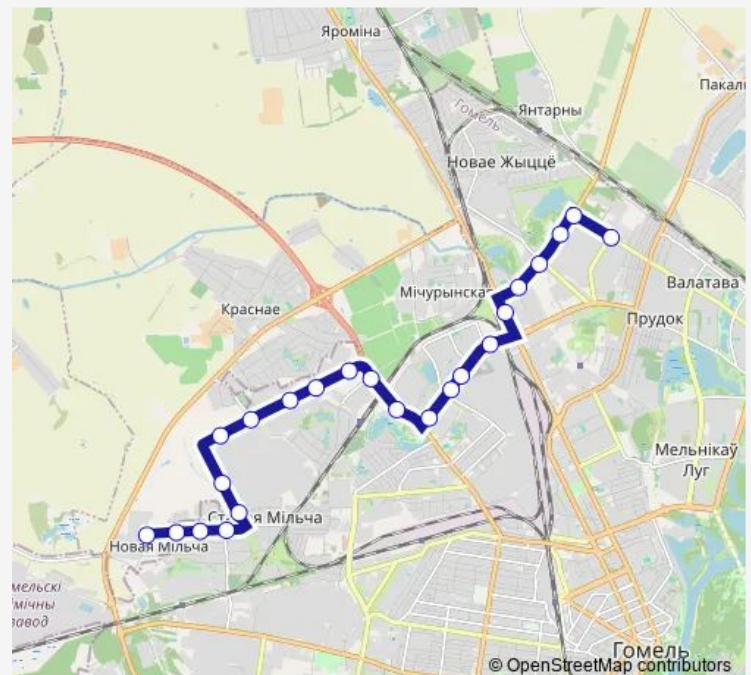

### Route schedule

Мильча — Автобусный парк № 6

Monday	19:51-00:43 <sup>+1</sup>
Tuesday	19:51-00:43 <sup>+1</sup>
Wednesday	19:51-00:43 <sup>+1</sup>
Thursday	19:51-00:43 <sup>+1</sup>
Friday	19:51-00:43 <sup>+1</sup>
Saturday	23:23
Sunday	23:23

### Route info

Direction: Мильча

Stops: 23

Trip Duration: 0 hour 48 min

Предприятие «Каштан»

Автобусный парк № 6

108 Bus time schedules and route maps are available in an offline PDF at [busmaps.com](https://busmaps.com). Use the [busmaps.com](https://busmaps.com) website to see live bus times, train schedule or subway schedule, and step-by-step directions for all public transit in Homyel'