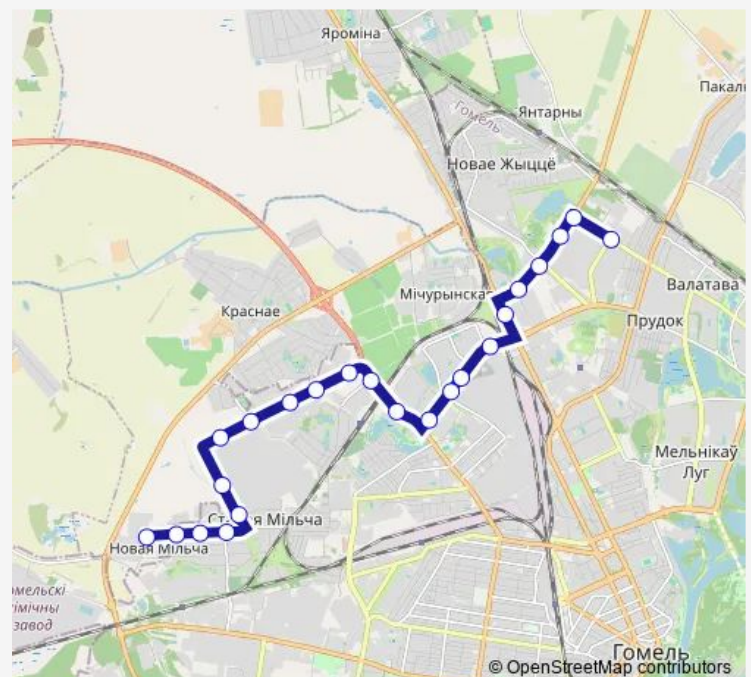

### Route schedule

Мильча — Автобусный парк № 6

Monday	19:51-00:43 <sup>+1</sup>
Tuesday	19:51-00:43 <sup>+1</sup>
Wednesday	19:51-00:43 <sup>+1</sup>
Thursday	19:51-00:43 <sup>+1</sup>
Friday	19:51-00:43 <sup>+1</sup>
Saturday	23:23
Sunday	23:23

### Route info

Direction: Мильча

Stops: 23

Trip Duration: 0 hour 48 min

Предприятие «Каштан»

Автобусный парк № 6

108 Bus time schedules and route maps are available in an offline PDF at [busmaps.com](https://busmaps.com). Use the [busmaps.com](https://busmaps.com) website to see live bus times, train schedule or subway schedule, and step-by-step directions for all public transit in Homyel'