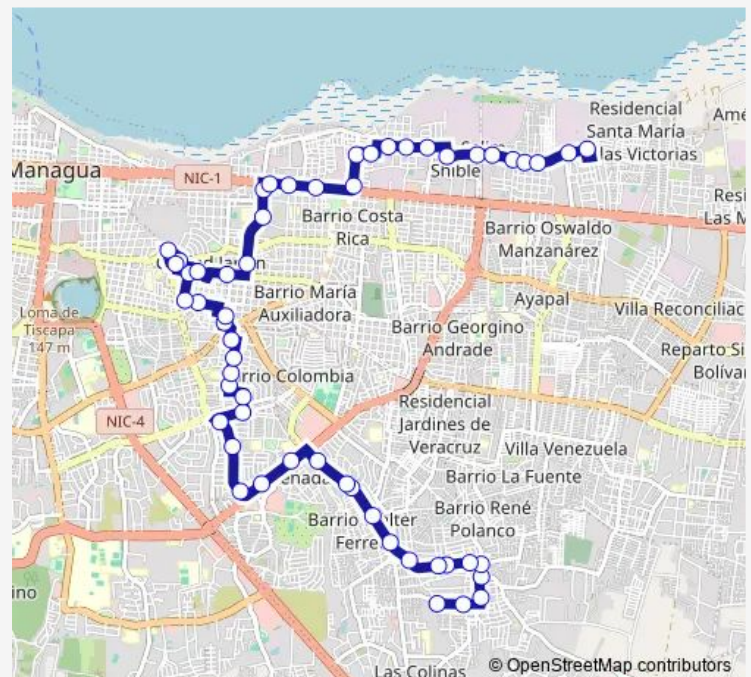

### Route schedule

Terminal Reparto Schick — Terminal 108

Monday 06:00-19:15

Tuesday 06:00-19:15

Wednesday 06:00-19:15

Thursday 06:00-19:15

Friday 06:00-19:15

Saturday 06:00-19:15

### Route info

Direction: Terminal Reparto Schick

Stops: 55

Trip Duration: 1 hour 15 min

108 — Ruta 108

Colonia Máximo Jerez

Farmacia Alvarado

El Riguero