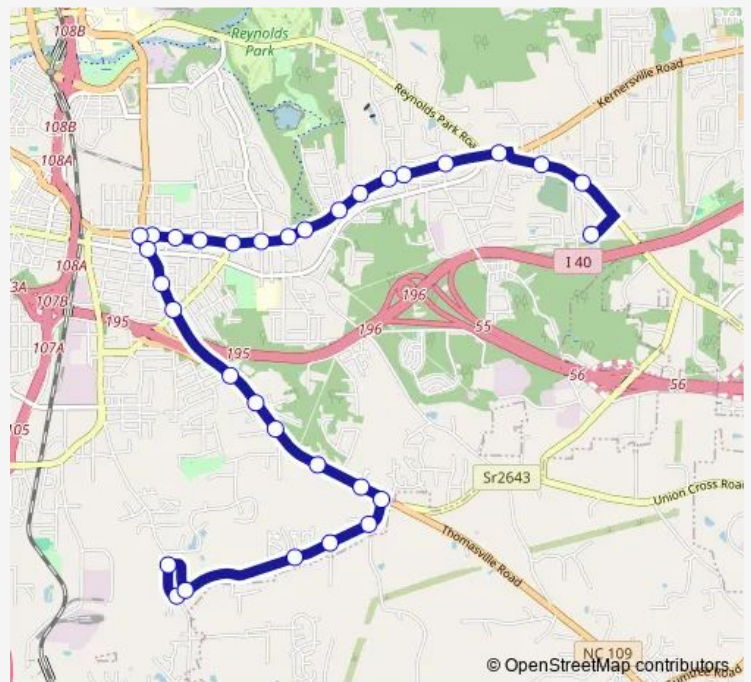

Bus 108 108 South Side Circulator

[Go to website](#)

Direction
 Plaza Hollow Apartments — Marta Road & Teague Road
 32 stops
[Open route schedule](#)

- Plaza Hollow Apartments
- High Point Road & Martindale Road
- High Point Road & Wintergreen Road
- Waughtown Street & Southeast Plaza Drive
- Waughtown Street & Cole Road
- Waughtown Street & Salem Lake Road
- Waughtown Street & Reynolds Forest Drive
- Waughtown Street & Butler Street
- Waughtown Street & Flatrock Road
- Waughtown Street At 1747
- Waughtown Street & Marble Street
- Waughtown Street & Pleasant Street
- Waughtown Street & Andover Street
- Waughtown Street & Peachtree Street
- Waughtown Street & Colony Street 2
- Waughtown Street At Food Lion
- Waughtown Street & Martin Luther King Jr Drive
- Thomasville Road & Sprague Street
- Thomasville Road & Brookline Street
- Thomasville Road & Clemmonsville Road
- Thomasville Road & Louise Lane

Route schedule
 Plaza Hollow Apartments — Marta Road & Teague Road

Monday	06:27-23:27
Tuesday	06:27-23:27
Wednesday	06:27-23:27
Thursday	06:27-23:27
Friday	06:27-23:27
Saturday	07:27-23:27
Sunday	07:27-18:27

Route info
 Direction: Plaza Hollow Apartments
 Stops: 32
 Trip Duration: 0 hour 33 min

108 — 108 South Side Circulator

Thomasville Road & Reed Street

Thomasville Road & Cedar Springs

Thomasville Road & Nathan Street

Sunday 08:00-18:00

Route info

Direction: Marta Road & Teague Road

Stops: 30

Trip Duration: 0 hour 27 min

High Point Road & Green Point Road

High Point Road & Hines Drive

Hines Drive & Lubet Lane