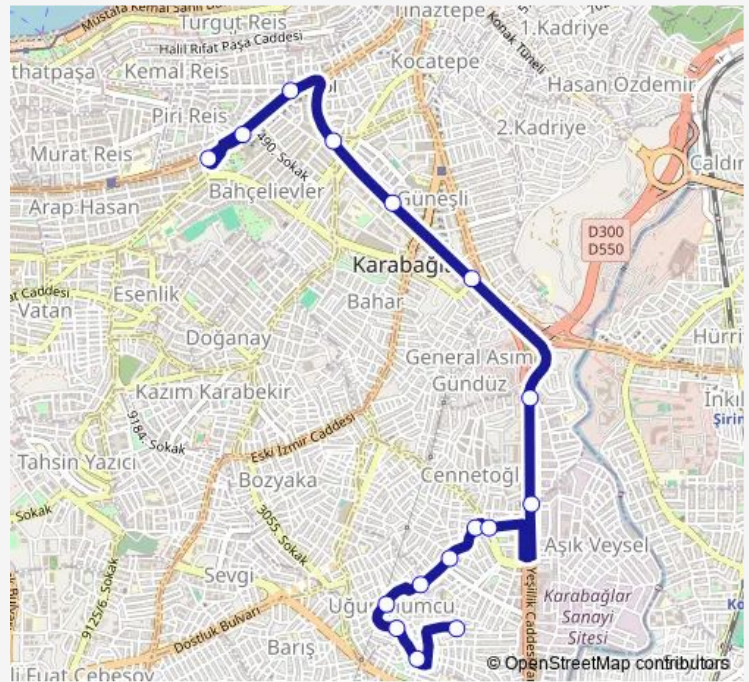

Monday 06:00-19:40

Tuesday 06:00-19:40

Wednesday 06:00-19:40

Thursday 06:00-19:40

Friday 06:00-19:40

Saturday 06:35-19:10

Sunday 06:35-19:35

Route info

Direction: Eserkent Son Durak

Stops: 16

Trip Duration: 0 hour 29 min

108 — Eserkent - Üçyol Metro

BusMaps

Direction

Üçyol Aktarma — Eserkent Son Durak

15 stops